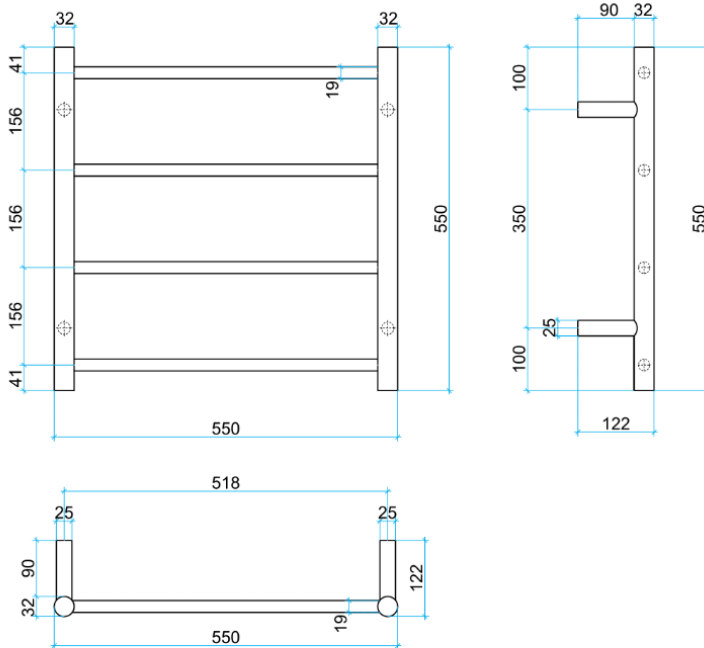

Thermorail Ladder Towel Rails 240V

Electric Heated Towel Rails for use in bathrooms

This rail has Multiflex wiring which means that there is a connection point on both the left and right hand side of the rail and the lead can be connected to either side. Being a dry electric element rail, this can be mounted either way up meaning the wiring can be from any of the four mounting points.

Stock Code	Finish	Size (mm)	Output (W)	No. of Bars
SRB25M	Brushed Stainless Steel	W550 x H550 x D122	57 Watts	4

- SEVEN YEARS WARRANTY **7**
- SAFE FOR USE IN BATHROOMS **IP55**
- QUALITY STAINLESS STEEL **304**
- DRY ELECTRIC ELEMENT **240V**
- MULTIFLEX WIRING ALL 4 LEGS
- HORIZONTAL AND VERTICAL BAR SIZES **32mm** / **22mm**
- HARDWIRED OR PLUG-IN

PLEASE NOTE: Specifications are for information purposes only. Whilst every effort has been made to ensure the product specifications are accurate, due to continuing product development and improvement the specifications are subject to change. Specifications can be used to rough in and fit timber supports in the wall however we recommend no holes are drilled without having the product on site or verifying the details with the manufacturer. Thermogroup cannot be held liable or responsible for errors due to updated specifications.