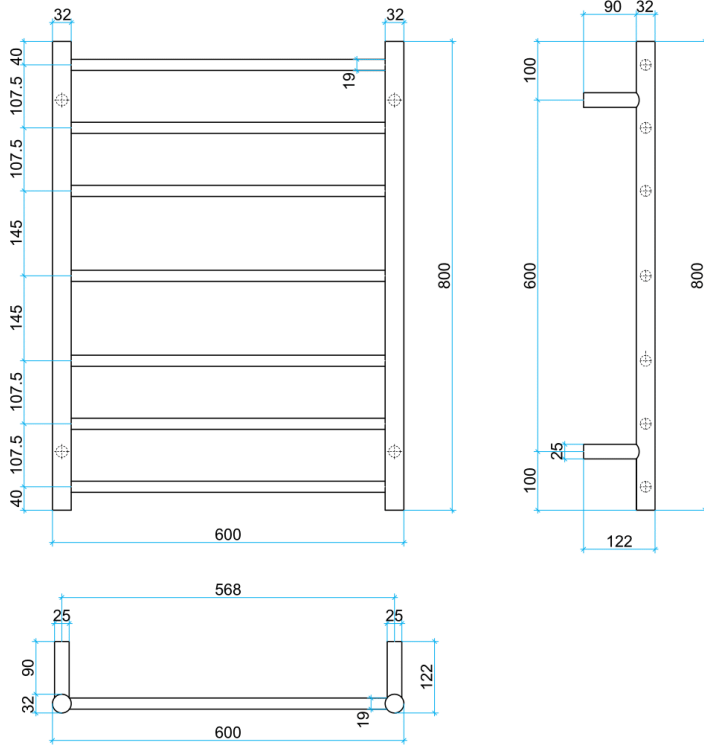

# Thermorail Ladder Towel Rails 240V

Electric Heated Towel Rails for use in bathrooms

This rail has Multiflex wiring which means that there is a connection point on both the left and right hand side of the rail and the lead can be connected to either side. Being a dry electric element rail, this can be mounted either way up meaning the wiring can be from any of the four mounting points.

Stock Code	Finish	Size	Output	No. of Bars
SR44MGM	Gun Metal	W600 x H800 x D122	90 Watts	7

**PLEASE NOTE:** Specifications are for information purposes only. Whilst every effort has been made to ensure the product specifications are accurate, due to continuing product development and improvement the specifications are subject to change. Specifications can be used to rough in and fit timber supports in the wall however we recommend no holes are drilled without having the product on site or verifying the details with the manufacturer. Thermogroup cannot be held liable or responsible for errors due to updated specifications.