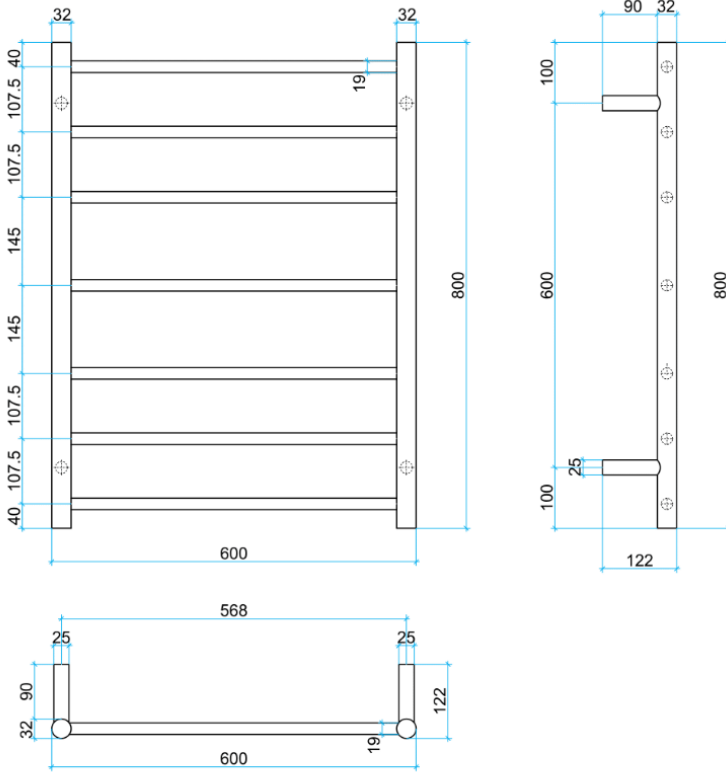

Thermorail Ladder Towel Rails 240V

Electric Heated Towel Rails for use in bathrooms

This rail has Multiflex wiring which means that there is a connection point on both the left and right hand side of the rail and the lead can be connected to either side. Being a dry electric element rail, this can be mounted either way up meaning the wiring can be from any of the four mounting points.

Stock Code	Finish	Size (mm)	Output (W)	No. of Bars
SR44MBG	Brushed Gold	W600 x H800 x D122	90 Watts	7

PLEASE NOTE: Specifications are for information purposes only. Whilst every effort has been made to ensure the product specifications are accurate, due to continuing product development and improvement the specifications are subject to change. Specifications can be used to rough in and fit timber supports in the wall however we recommend no holes are drilled without having the product on site or verifying the details with the manufacturer. Thermogroup cannot be held liable or responsible for errors due to updated specifications.