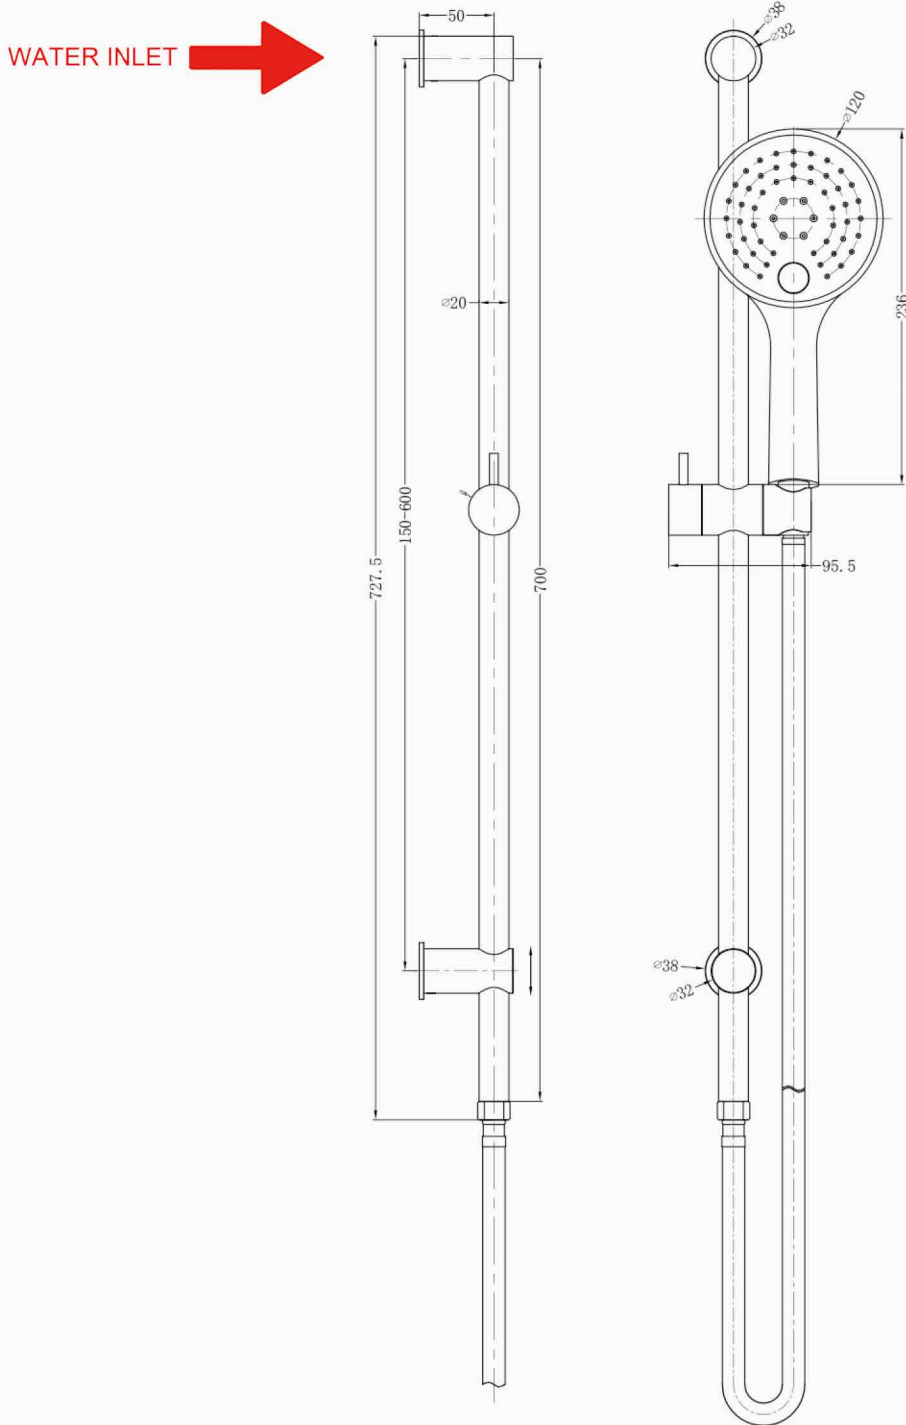

Nero

SHOWER RAIL

SPECIFICATION

PRODUCT CODE	YSW314
WELS RATING	4 STAR 7.5L/MIN
WATERMARK LICENSE	WM-060093
TEMPERATURE RATING	MIN 1°C-MAX 75°C
PRESSURE RATING	MIN 150KPa-MAX 500KPa

FINISH

	NR314CH	chrome
	NR314MB	matte black
	NR314BN	brushed nickel
	NR314GM	gun metal
	NR314BG	brushed gold

PACKAGING INCLUDES

- 1x shower rail
- 1x handle shower
- 1x shower hose
- 1x elbow
- 1x installation kit

Dimensions are nominal measurements only.

Versions: 2019.11.26

www.nerotapware.com.au

SHOWER RAIL
YSW314

NOTE

1. Seal all wall penetrations with a neutral cure silicone.

2. The inlet of the shower hose is connect to a wall elbow installed by the plumber at a suitable height.

3. This is only an installation guide .Nero Tapware recommends having the product onsite before commencing rough in.