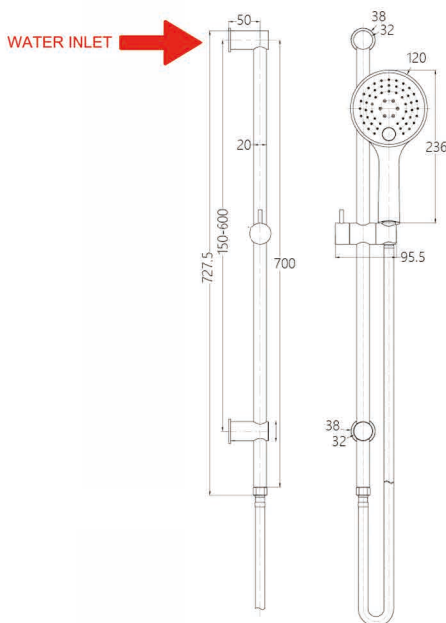

Nero

SHOWER RAIL

SPECIFICATION

PRODUCT CODE	YSW314
WELS RATING	4 STAR 7.5L/MIN
WATERMARK LICENSE	WM-060093
TEMPERATURE RATING	MIN 1°C-MAX 75°C
PRESSURE RATING	MIN 150KPa-MAX 500KPa

FINISH

	NR314CH	chrome
	NR314MB	matte black
	NR314BN	brushed nickel
	NR314GM	gun metal
	NR314BG	brushed gold

PACKAGING INCLUDES

- 1x shower rail
- 1x handle shower
- 1x shower hose
- 1x elbow
- 1x installation kit

Dimensions are nominal measurements only.

Versions: 2019.11.26

www.nerotapware.com.au

SHOWER RAIL
YSW314

NOTE

1. Seal all wall penetrations with a neutral cure silicone.

2. The inlet of the shower hose is connect to a wall elbow installed by the plumber at a suitable height.

3. This is only an installation guide .Nero Tapware recommends having the product onsite before commencing rough in.