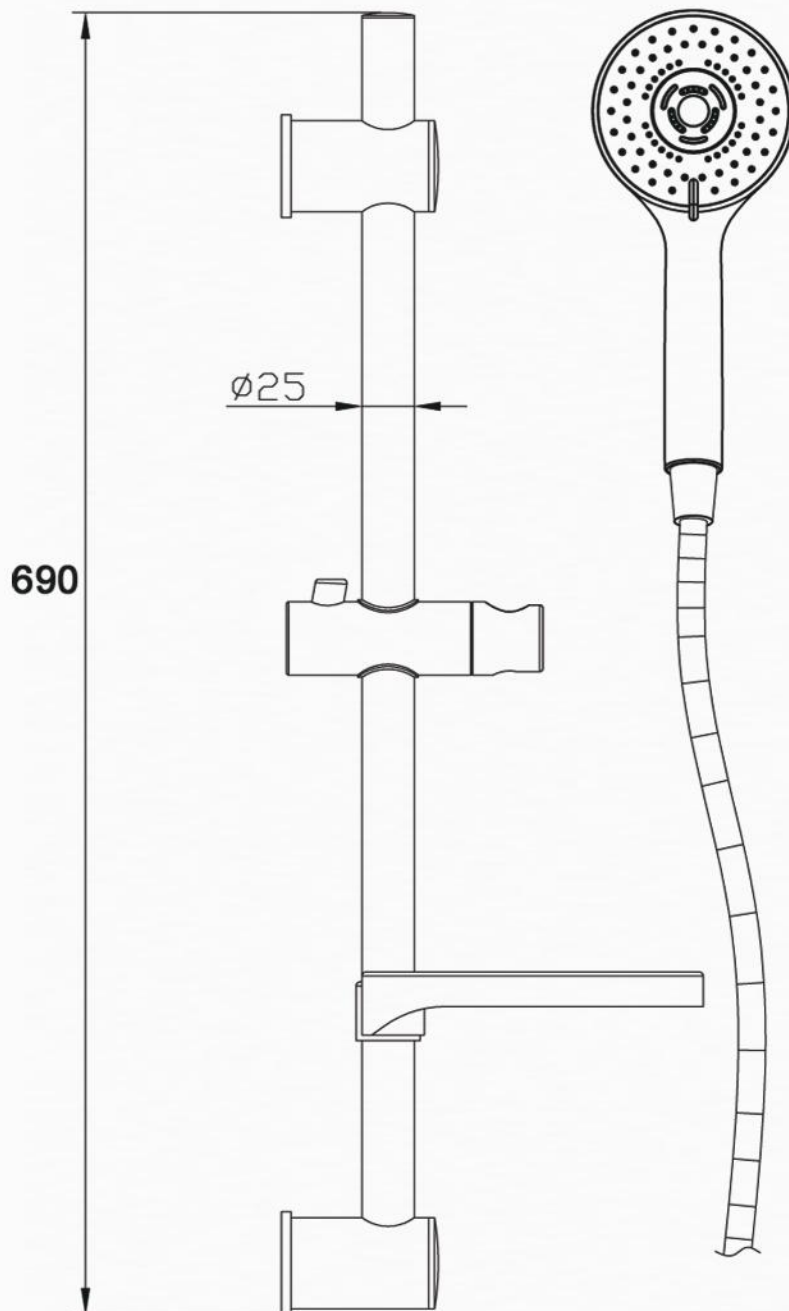

Nero

SHOWER RAIL

Dimensions are nominal measurements only.

SPECIFICATION

PRODUCT CODE	YSW315
WELS RATING	4 STAR 7.5L/MIN
WATERMARK LICENSE	WM-060093
TEMPERATURE RATING	MIN 1°C-MAX 75°C
PRESSURE RATING	MIN 150KPa-MAX 500KPa

Use of unsuitable cleaning agents may damage the surface. Any damage caused in this way will not be covered by warranty.

PACKAGING INCLUDES

- 1x shower rail
- 1x handle shower
- 1x shower hose
- 1x elbow
- 1x installation kit

Versions: 2019.12

www.nerotapware.com.au

**SHOWER RAIL
YSW315**

NOTE

1. Seal all wall penetrations with a neutral cure silicone.

2. The inlet of the shower hose is connect to a wall elbow installed by the plumber at a suitable height.