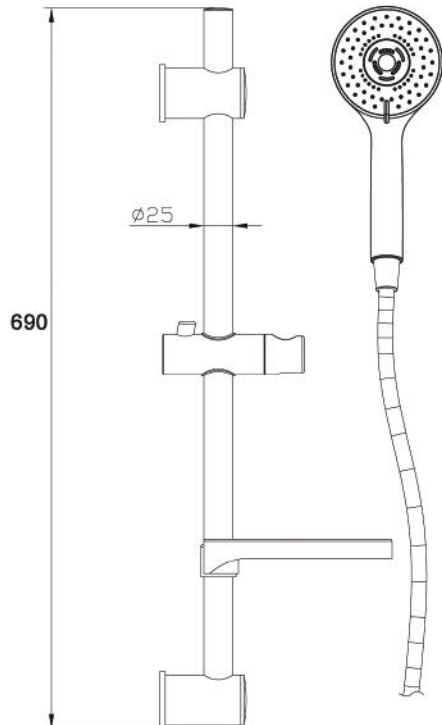

Nero

SHOWER RAIL

Dimensions are nominal measurements only.

SPECIFICATION

PRODUCT CODE	YSW315
WELS RATING	4 STAR 7.5L/MIN
WATERMARK LICENSE	WM-060093
TEMPERATURE RATING	MIN 1°C-MAX 75°C
PRESSURE RATING	MIN 150KPa-MAX 500KPa

Use of unsuitable cleaning agents may damage the surface. Any damage caused in this way will not be covered by warranty.

PACKAGING INCLUDES

- 1x shower rail
- 1x handle shower
- 1x shower hose
- 1x elbow
- 1x installation kit

Versions: 2019.12

www.nerotapware.com.au

**SHOWER RAIL
YSW315**

NOTE

1. Seal all wall penetrations with a neutral cure silicone.

2. The inlet of the shower hose is connect to a wall elbow installed by the plumber at a suitable height.