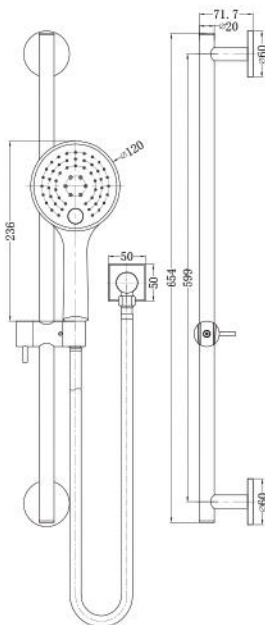

Nero

SHOWER RAIL

Dimensions are nominal measurements only.

SPECIFICATION

PRODUCT CODE	YSW310
WELS RATING	4 STAR 7.5L/MIN
WATERMARK LICENSE	WM-060093
TEMPERATURE RATING	MIN 1°C-MAX 75°C
PRESSURE RATING	MIN 150KPa-MAX 500KPa

Use of unsuitable cleaning agents may damage the surface. Any damage caused in this way will not be covered by warranty.

PACKAGING INCLUDES

- 1x shower rail
- 1x handle shower
- 1x shower hose
- 1x elbow
- 1x installation kit

Versions: 2019.12

www.nerotapware.com.au

SHOWER RAIL YSW310

NOTE

1. Seal all wall penetrations with a neutral cure silicone.

2. The inlet of the shower hose is connect to a wall elbow installed by the plumber at a suitable height.