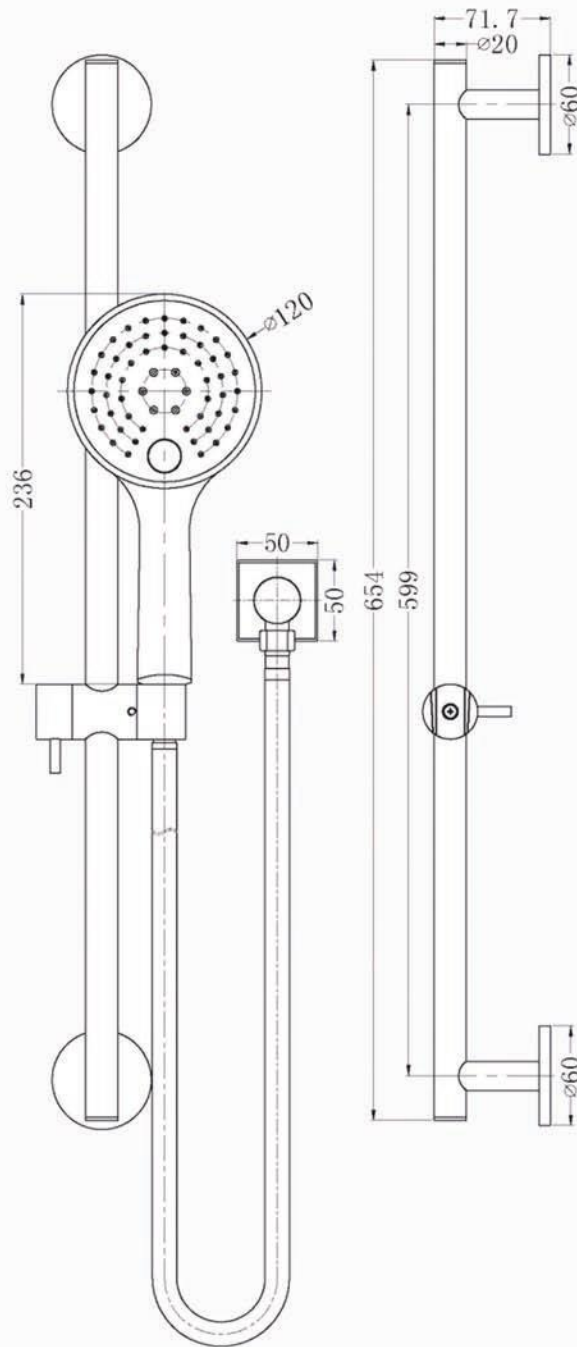

Nero

SHOWER RAIL

Dimensions are nominal measurements only.

SPECIFICATION

PRODUCT CODE	YSW310
WELS RATING	4 STAR 7.5L/MIN
WATERMARK LICENSE	WM-060093
TEMPERATURE RATING	MIN 1°C-MAX 75°C
PRESSURE RATING	MIN 150KPa-MAX 500KPa

Use of unsuitable cleaning agents may damage the surface. Any damage caused in this way will not be covered by warranty.

PACKAGING INCLUDES

- 1x shower rail
- 1x handle shower
- 1x shower hose
- 1x elbow
- 1x installation kit

Versions: 2019.12

www.nerotapware.com.au

SHOWER RAIL YSW310

NOTE

1. Seal all wall penetrations with a neutral cure silicone.

2. The inlet of the shower hose is connect to a wall elbow installed by the plumber at a suitable height.