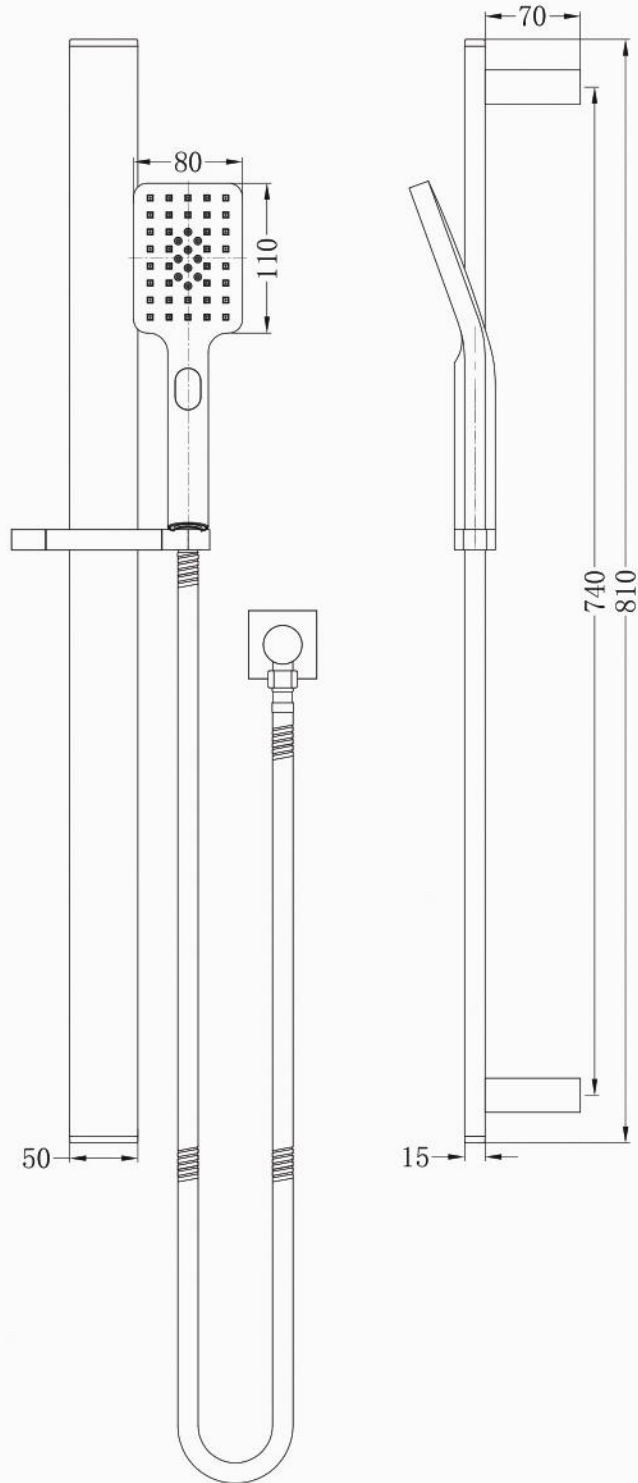

Nero

SHOWER RAIL

SPECIFICATION

PRODUCT CODE	YSW316
WELS RATING	4 STAR 6L/MIN
WATERMARK LICENSE	WM-060093
TEMPERATURE RATING	MIN 1°C-MAX 75°C
PRESSURE RATING	MIN 150KPa-MAX 500KPa

FINISH

	NR316CH	chrome
	NR316MB	matt black

PACKAGING INCLUDES

- 1x shower rail
- 1x handle shower
- 1x shower hose
- 1x elbow
- 1x installation kit

Dimensions are nominal measurements only.

Versions: 2019.11

www.nerotapware.com.au

**SHOWER RAIL
YSW316**

NOTE

1. Seal all wall penetrations with a neutral cure silicone.

2. The inlet of the shower hose is connect to a wall elbow installed by the plumber at a suitable height.

3. This is only an installation guide .Nero Tapware recommends having the product onsite before commencing rough in.