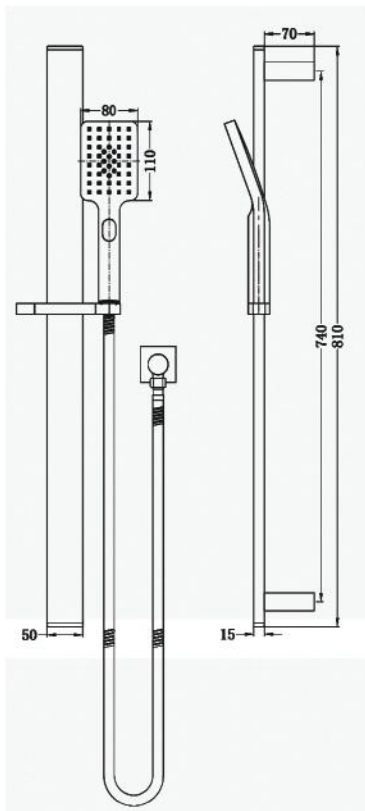

Nero

SHOWER RAIL

SPECIFICATION

PRODUCT CODE	YSW316
WELS RATING	4 STAR 6L/MIN
WATERMARK LICENSE	WM-060093
TEMPERATURE RATING	MIN 1°C-MAX 75°C
PRESSURE RATING	MIN 150KPa-MAX 500KPa

FINISH

	NR316CH	chrome
	NR316MB	matt black

PACKAGING INCLUDES

- 1x shower rail
- 1x handle shower
- 1x shower hose
- 1x elbow
- 1x installation kit

Dimensions are nominal measurements only.

Versions: 2019.11

www.nerotapware.com.au

**SHOWER RAIL
YSW316**

NOTE

1. Seal all wall penetrations with a neutral cure silicone.

2. The inlet of the shower hose is connect to a wall elbow installed by the plumber at a suitable height.

3. This is only an installation guide .Nero Tapware recommends having the product onsite before commencing rough in.