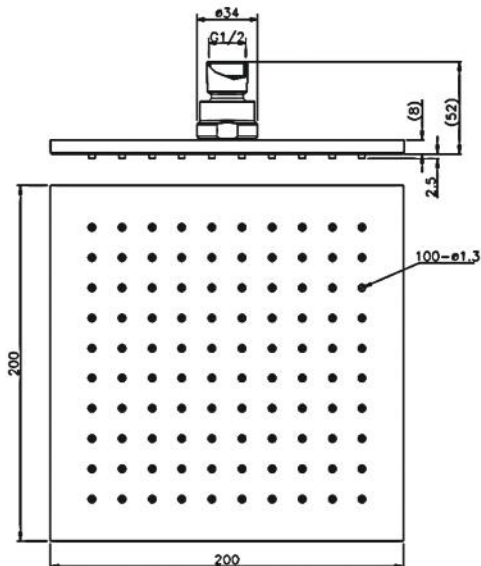

Nero

SQUARE SHOWER HEAD

Dimensions are nominal measurements only.

SPECIFICATION

PRODUCT CODE	ROB0803
WELS RATING	3 STAR 9L/MIN
WATERMARK LICENSE	WMK25715
TEMPERATURE RATING	MIN 1°C-MAX 75°C
PRESSURE RATING	MIN 150KPa-MAX 500KPa