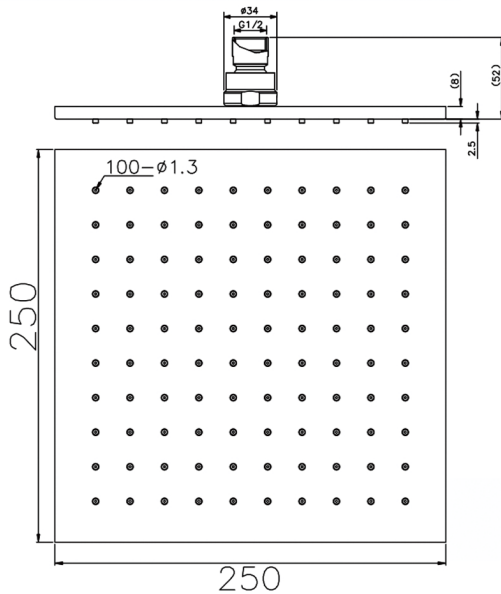

Nero

SQUARE SHOWER HEAD

Dimensions are nominal measurements only.

SPECIFICATION

PRODUCT CODE	ROB1003
WELS RATING	3 STAR 9L/MIN
WATERMARK LICENSE	WMK25715
TEMPERATURE RATING	MIN 1°C-MAX 75°C
PRESSURE RATING	MIN 150KPa-MAX 500KPa