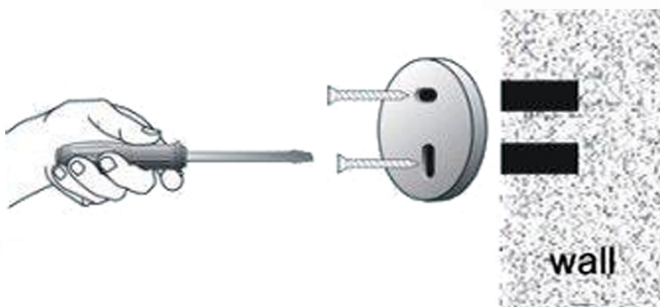

3. Put fixing block cover on the holes and fix firmly by expansion screws.