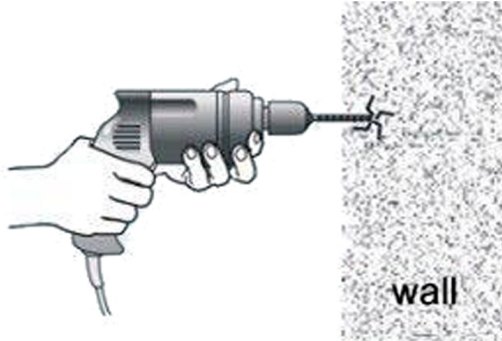

INSTALL INSTRUCTION

1. Put the fixing blocks (piece) over on the right place on the wall , and stay level, use marking pen through the holes of fixing block to mark out fixing spots on the wall. Then drill holes by electric hand drill with 6mm drilling bit on the spots.