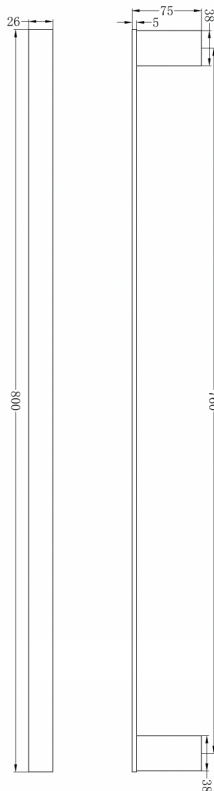

MAINTENANCE AND CARE

All surfaces should be cleaned with mild liquid detergent or soap and water.

Do not use cream cleaners or citrus based cleaning products, as they are abrasive.

Use of unsuitable cleaning agents may damage the surface. Any damage caused in this way will not be covered by warranty.

PACKAGING INCLUDES

- 1x single towel rail 800mm
- 1x installation kit

Dimensions are nominal measurements only.