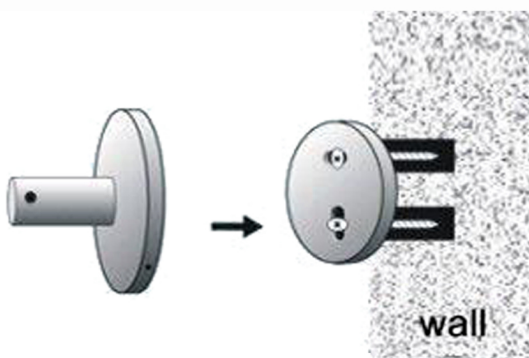

### PACKAGING INCLUDES

- 1x single towel rail 800mm
- 1x installation kit

Dimensions are nominal measurements only.

## INSTALL INSTRUCTION

1. Put the fixing blocks (piece) over on the right place on the wall , and stay level, use marking pen through the holes of fixing block to mark out fixing spots on the wall. Then drill holes by electric hand drill with 6mm drilling bit on the spots.

2. Put the expansion plugs into the wall by hammer.

3. Put fixing block cover on the holes and fix firmly by expansion screws.

4. Put the base of bathroom accessory cover on the fixing blocks.

5. Screw grub screws into the base, make it against to the fixing block tight and firm.