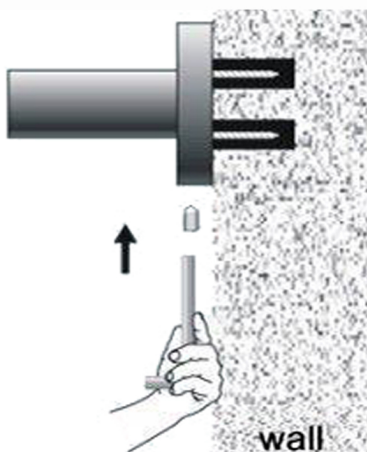

## INSTALL INSTRUCTION

1. Put the fixing blocks (piece) over on the right place on the wall , and stay level, use marking pen through the holes of fixing block to mark out fixing spots on the wall. Then drill holes by electric hand drill with 6mm drilling bit on the spots.

2. Put the expansion plugs into the wall by hammer.

3. Put fixing block cover on the holes and fix firmly by expansion screws.

4. Put the base of bathroom accessory cover on the fixing blocks.

5. Screw grub screws into the base, make it against to the fixing block tight and firm.