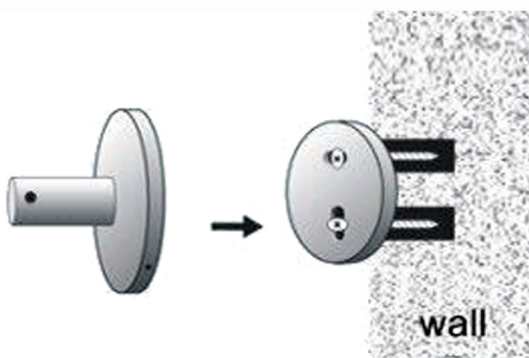

PACKAGING INCLUDES

- 1x single towel rail 600mm
- 1x installation kit

INSTALL INSTRUCTION

1. Put the fixing blocks (piece) over on the right place on the wall , and stay level, use marking pen through the holes of fixing block to mark out fixing spots on the wall. Then drill holes by electric hand drill with 6mm drilling bit on the spots.

2. Put the expansion plugs into the wall by hammer.

3. Put fixing block cover on the holes and fix firmly by expansion screws.

4. Put the base of bathroom accessory cover on the fixing blocks.

5. Screw grub screws into the base, make it against to the fixing block tight and firm.