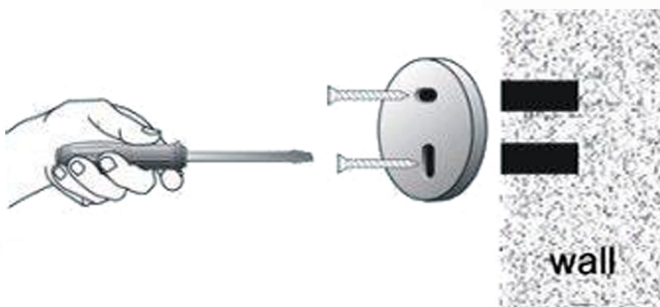

PACKAGING INCLUDES

- 1x single towel rail 600mm
- 1x installation kit

INSTALL INSTRUCTION

1. Put the fixing blocks (piece) over on the right place on the wall , and stay level, use marking pen through the holes of fixing block to mark out fixing spots on the wall. Then drill holes by electric hand drill with 6mm drilling bit on the spots.

2. Put the expansion plugs into the wall by hammer.

3. Put fixing block cover on the holes and fix firmly by expansion screws.

4. Put the base of bathroom accessory cover on the fixing blocks.

5. Screw grub screws into the base, make it against to the fixing block tight and firm.