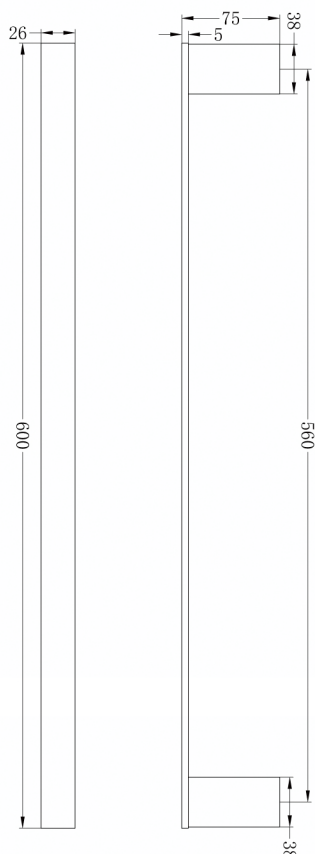

CELIA SINGLE TOWEL RAIL 600MM

SPECIFICATION

PRODUCT CODE

4624

FINISH

	NR4624CH	chrome
	NR4624MB	matte black

Dimensions are nominal measurements only.

MAINTENANCE AND CARE

PACKAGING INCLUDES

- 1x single towel rail 600mm
- 1x installation kit

INSTALL INSTRUCTION

1. Put the fixing blocks (piece) over on the right place on the wall , and stay level, use marking pen through the holes of fixing block to mark out fixing spots on the wall. Then drill holes by electric hand drill with 6mm drilling bit on the spots.

2. Put the expansion plugs into the wall by hammer.

3. Put fixing block cover on the holes and fix firmly by expansion screws.

4. Put the base of bathroom accessory cover on the fixing blocks.

5. Screw grub screws into the base, make it against to the fixing block tight and firm.