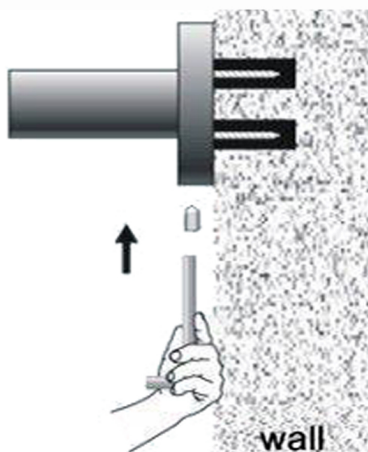

PACKAGING INCLUDES

- 1x single towel rail 600mm
- 1x installation kit

INSTALL INSTRUCTION

1. Put the fixing blocks (piece) over on the right place on the wall , and stay level, use marking pen through the holes of fixing block to mark out fixing spots on the wall. Then drill holes by electric hand drill with 6mm drilling bit on the spots.

2. Put the expansion plugs into the wall by hammer.

3. Put fixing block cover on the holes and fix firmly by expansion screws.

4. Put the base of bathroom accessory cover on the fixing blocks.

5. Screw grub screws into the base, make it against to the fixing block tight and firm.