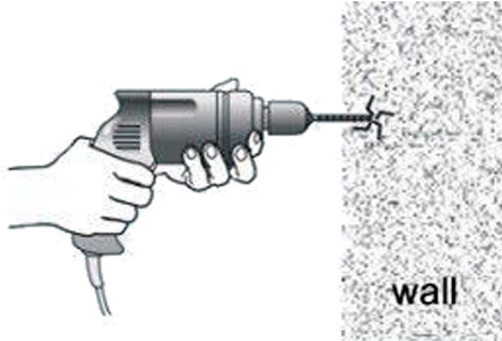

Use of unsuitable cleaning agents may damage the surface. Any damage caused in this way will not be covered by warranty.

PACKAGING INCLUDES

- 1x metal shelf
- 1x installation kit

INSTALL INSTRUCTION

1. Put the fixing blocks (piece) over on the right place on the wall , and stay level, use marking pen through the holes of fixing block to mark out fixing spots on the wall. Then drill holes by electric hand drill with 6mm drilling bit on the spots.