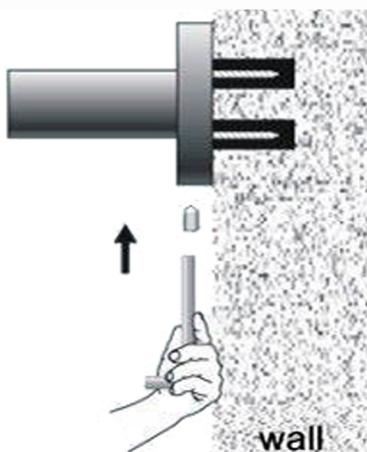

Use of unsuitable cleaning agents may damage the surface. Any damage caused in this way will not be covered by warranty.

PACKAGING INCLUDES

- 1x metal shelf
- 1x installation kit

INSTALL INSTRUCTION

1. Put the fixing blocks (piece) over on the right place on the wall , and stay level, use marking pen through the holes of fixing block to mark out fixing spots on the wall. Then drill holes by electric hand drill with 6mm drilling bit on the spots.

2. Put the expansion plugs into the wall by hammer.

3. Put fixing block cover on the holes and fix firmly by expansion screws.

4. Put the base of bathroom accessory cover on the fixing blocks.

5. Screw grub screws into the base, make it against to the fixing block tight and firm.