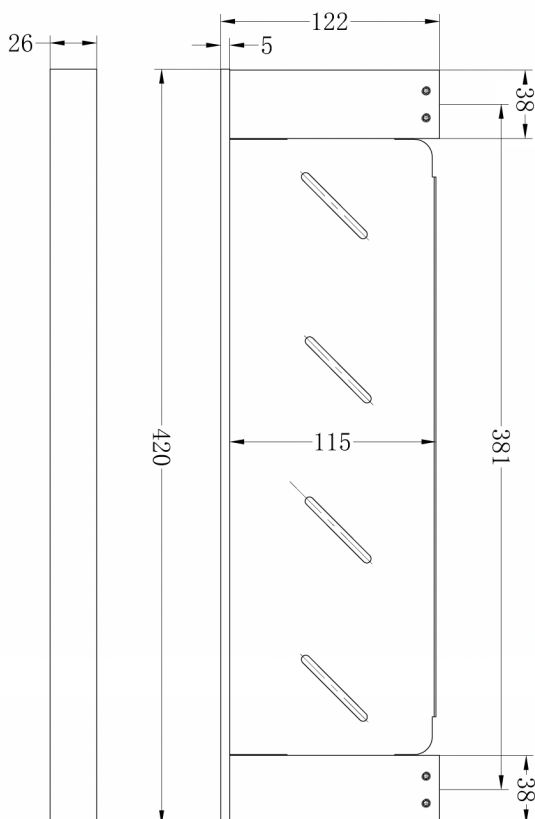

Dimensions are nominal measurements only.

MAINTENANCE AND CARE

All surfaces should be cleaned with mild liquid detergent or soap and water.

Do not use cream cleaners or citrus based cleaning products, as they are abrasive.

Use of unsuitable cleaning agents may damage the surface. Any damage caused in this way will not be covered by warranty.

PACKAGING INCLUDES

- 1x metal shelf
- 1x installation kit