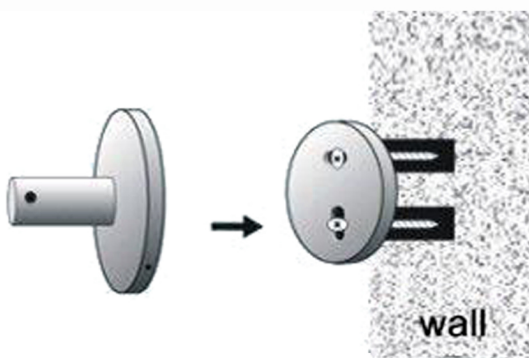

Use of unsuitable cleaning agents may damage the surface. Any damage caused in this way will not be covered by warranty.

PACKAGING INCLUDES

- 1x metal shelf
- 1x installation kit

INSTALL INSTRUCTION

1. Put the fixing blocks (piece) over on the right place on the wall , and stay level, use marking pen through the holes of fixing block to mark out fixing spots on the wall. Then drill holes by electric hand drill with 6mm drilling bit on the spots.

2. Put the expansion plugs into the wall by hammer.

3. Put fixing block cover on the holes and fix firmly by expansion screws.

4. Put the base of bathroom accessory cover on the fixing blocks.

5. Screw grub screws into the base, make it against to the fixing block tight and firm.