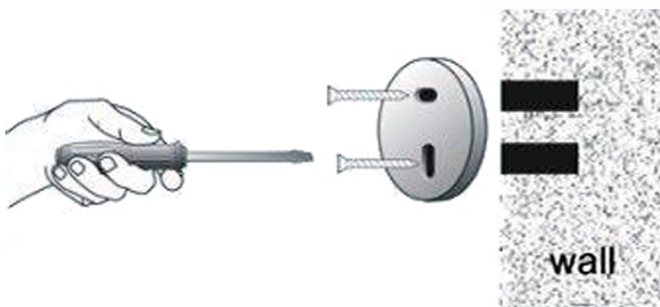

Use of unsuitable cleaning agents may damage the surface. Any damage caused in this way will not be covered by warranty.

PACKAGING INCLUDES

- 1x metal shelf
- 1x installation kit

INSTALL INSTRUCTION

1. Put the fixing blocks (piece) over on the right place on the wall , and stay level, use marking pen through the holes of fixing block to mark out fixing spots on the wall. Then drill holes by electric hand drill with 6mm drilling bit on the spots.

2. Put the expansion plugs into the wall by hammer.

3. Put fixing block cover on the holes and fix firmly by expansion screws.

4. Put the base of bathroom accessory cover on the fixing blocks.

5. Screw grub screws into the base, make it against to the fixing block tight and firm.