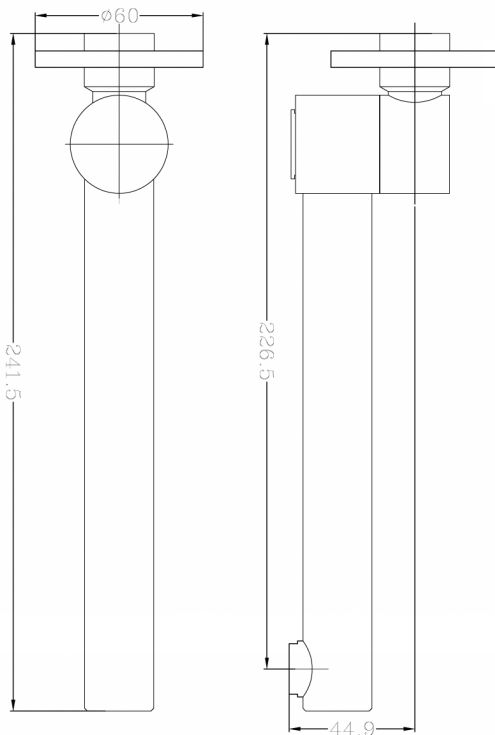

## SWIVEL BATH SPOUT

### SPECIFICATION

PRODUCT CODE	YSW202
WELS RATING	N/A
WATERMARK LICENSE	WM-060073
TEMPERATURE RATING	MIN 1°C-MAX 75°C
PRESSURE RATING	MIN 150KPa-MAX 500KPa

### FINISH

	NR202CH	chrome
	NR202MB	matte black

Dimensions are nominal measurements only.