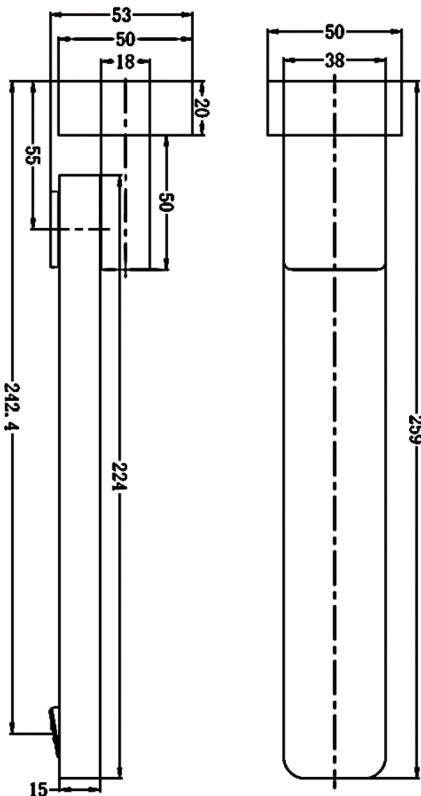

SWIVEL BATH SPOUT

SPECIFICATION

PRODUCT CODE	YSW206
WELS RATING	N/A
WATERMARK LICENSE	WM-060073
TEMPERATURE RATING	MIN 1°C-MAX 75°C
PRESSURE RATING	MIN 150KPa-MAX 500KPa

FINISH

	NR206CH	chrome
	NR206MB	matte black

PACKAGING INCLUDES

- 1x spout
- 1x plate
- 1x accessory pouch

Dimensions are nominal measurements only.

Versions: 2019.12

screw the plastic screw nut on the the threaded adaptor.

push swivel spout cover on the plastic nut