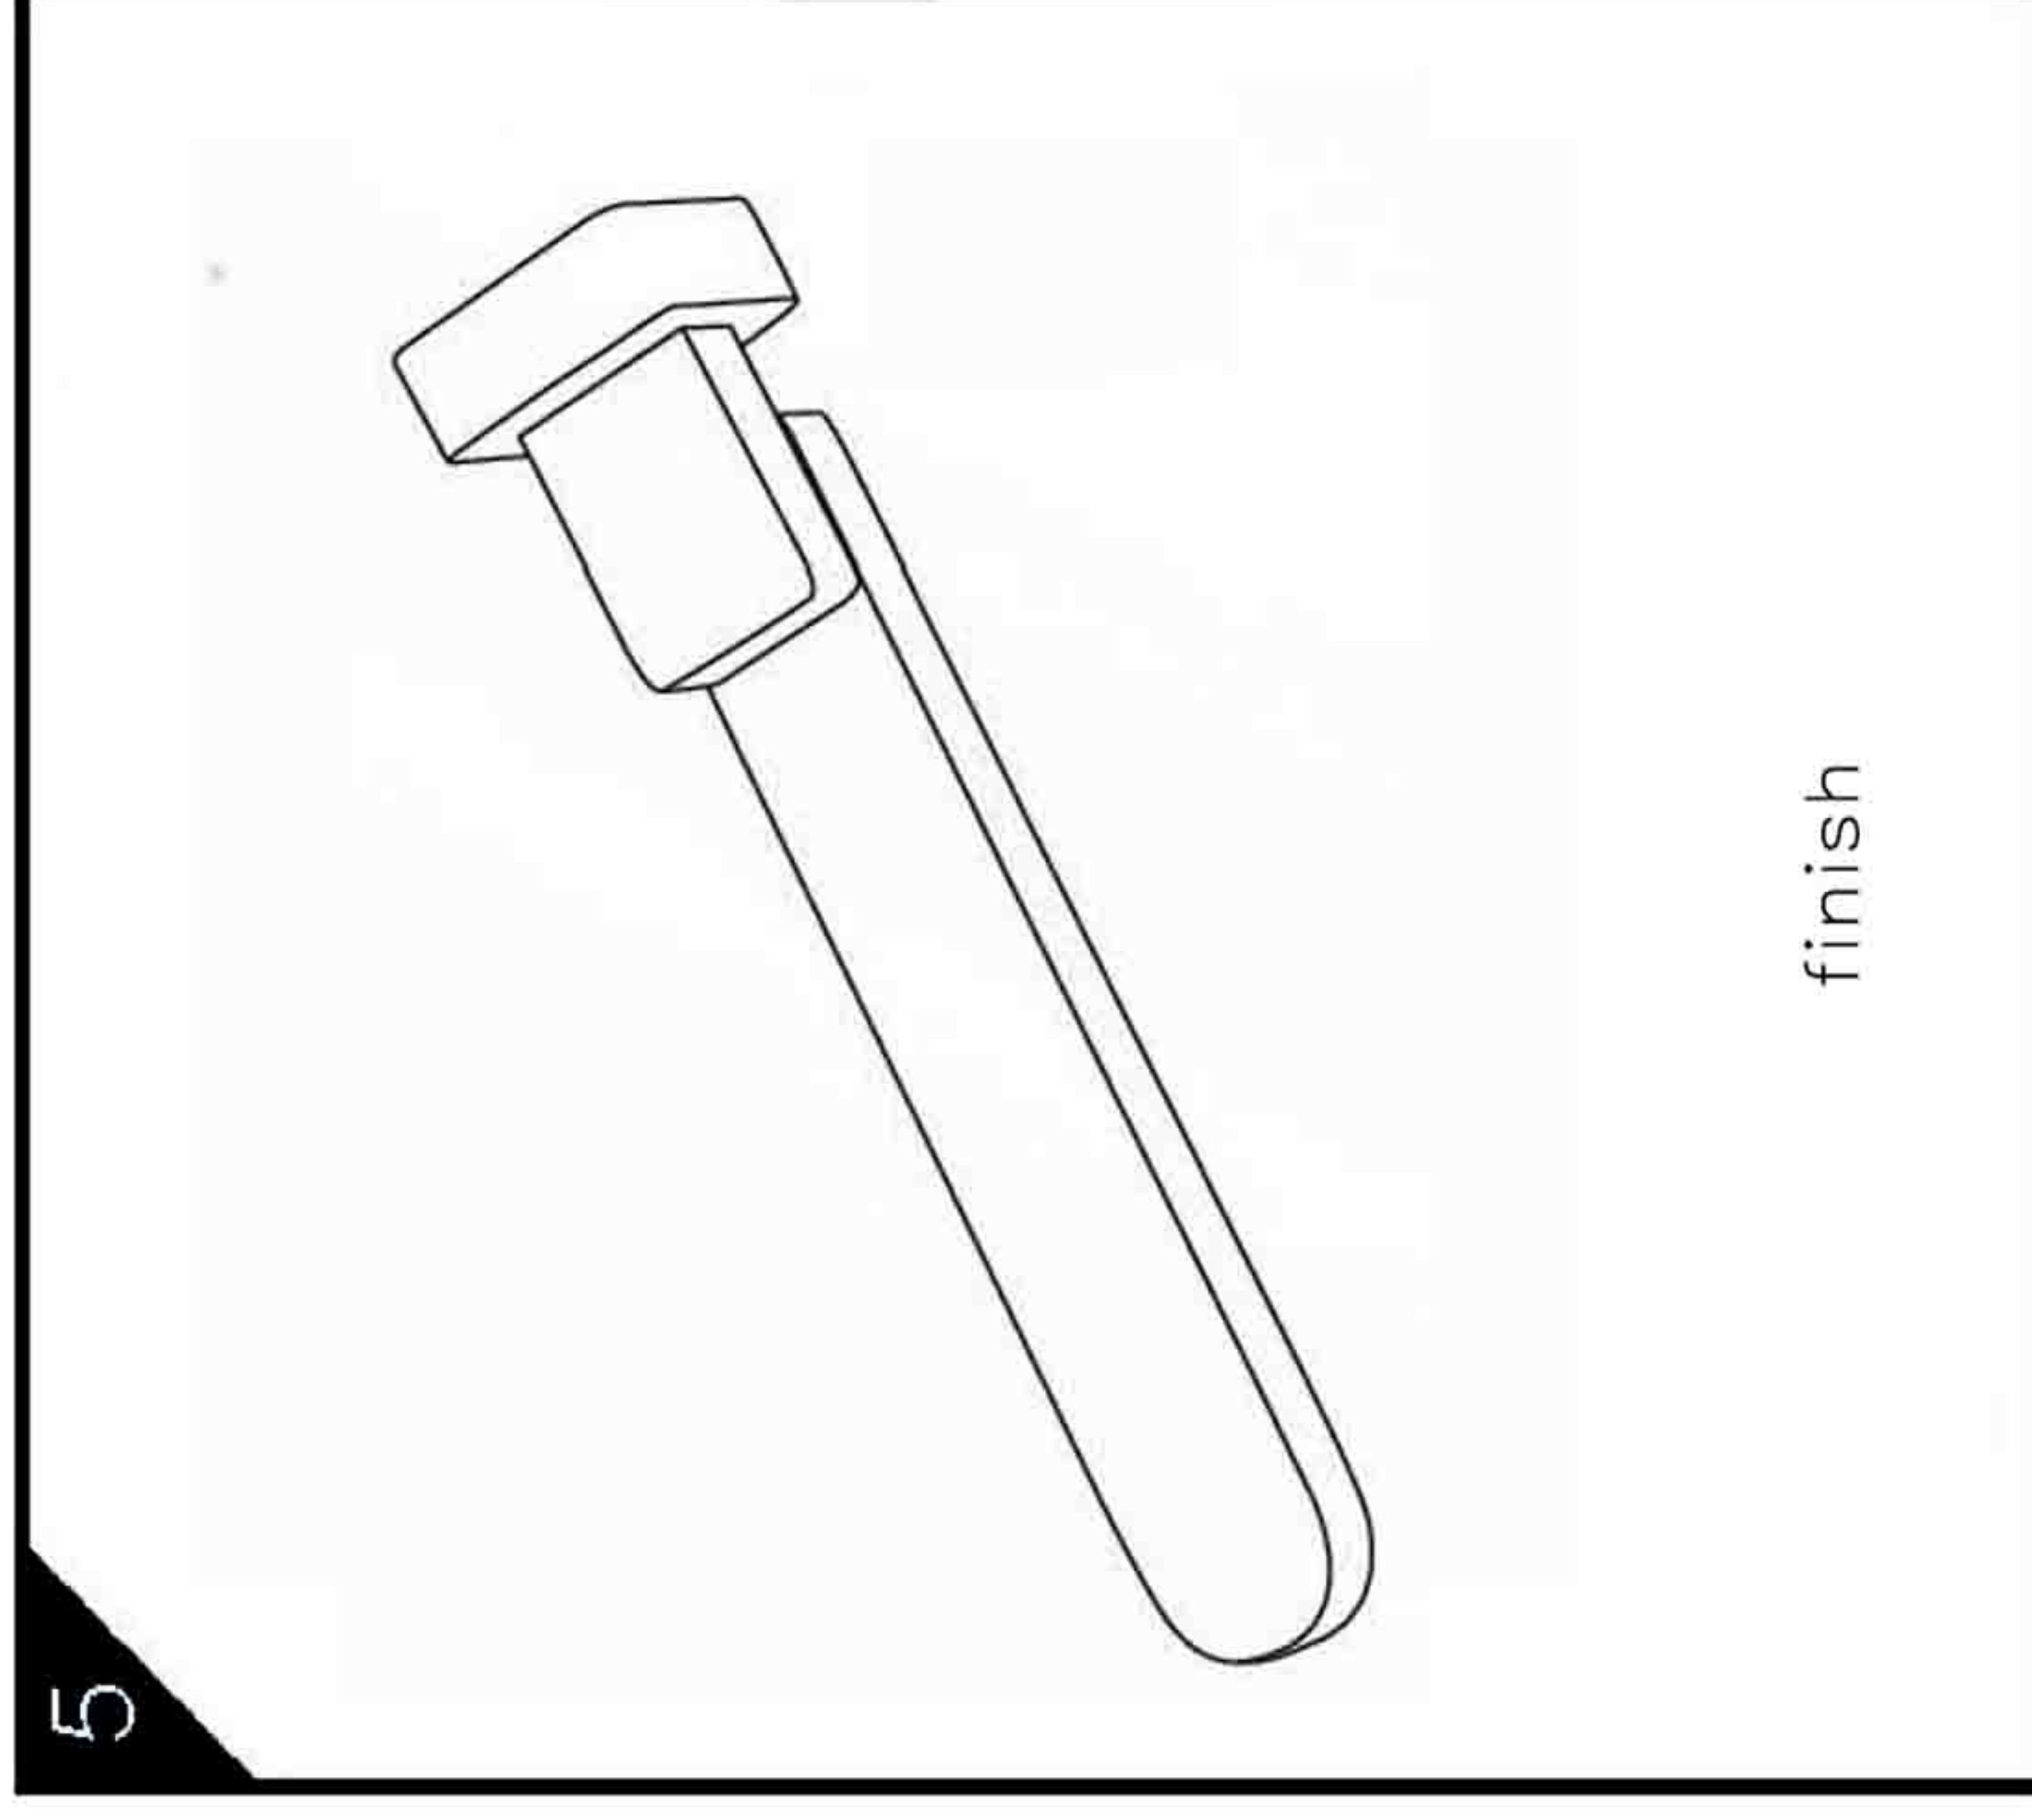

screw the plastic screw nut on the the threaded adaptor.

push swivel spout cover on the plastic nut

tight grub screws

finish