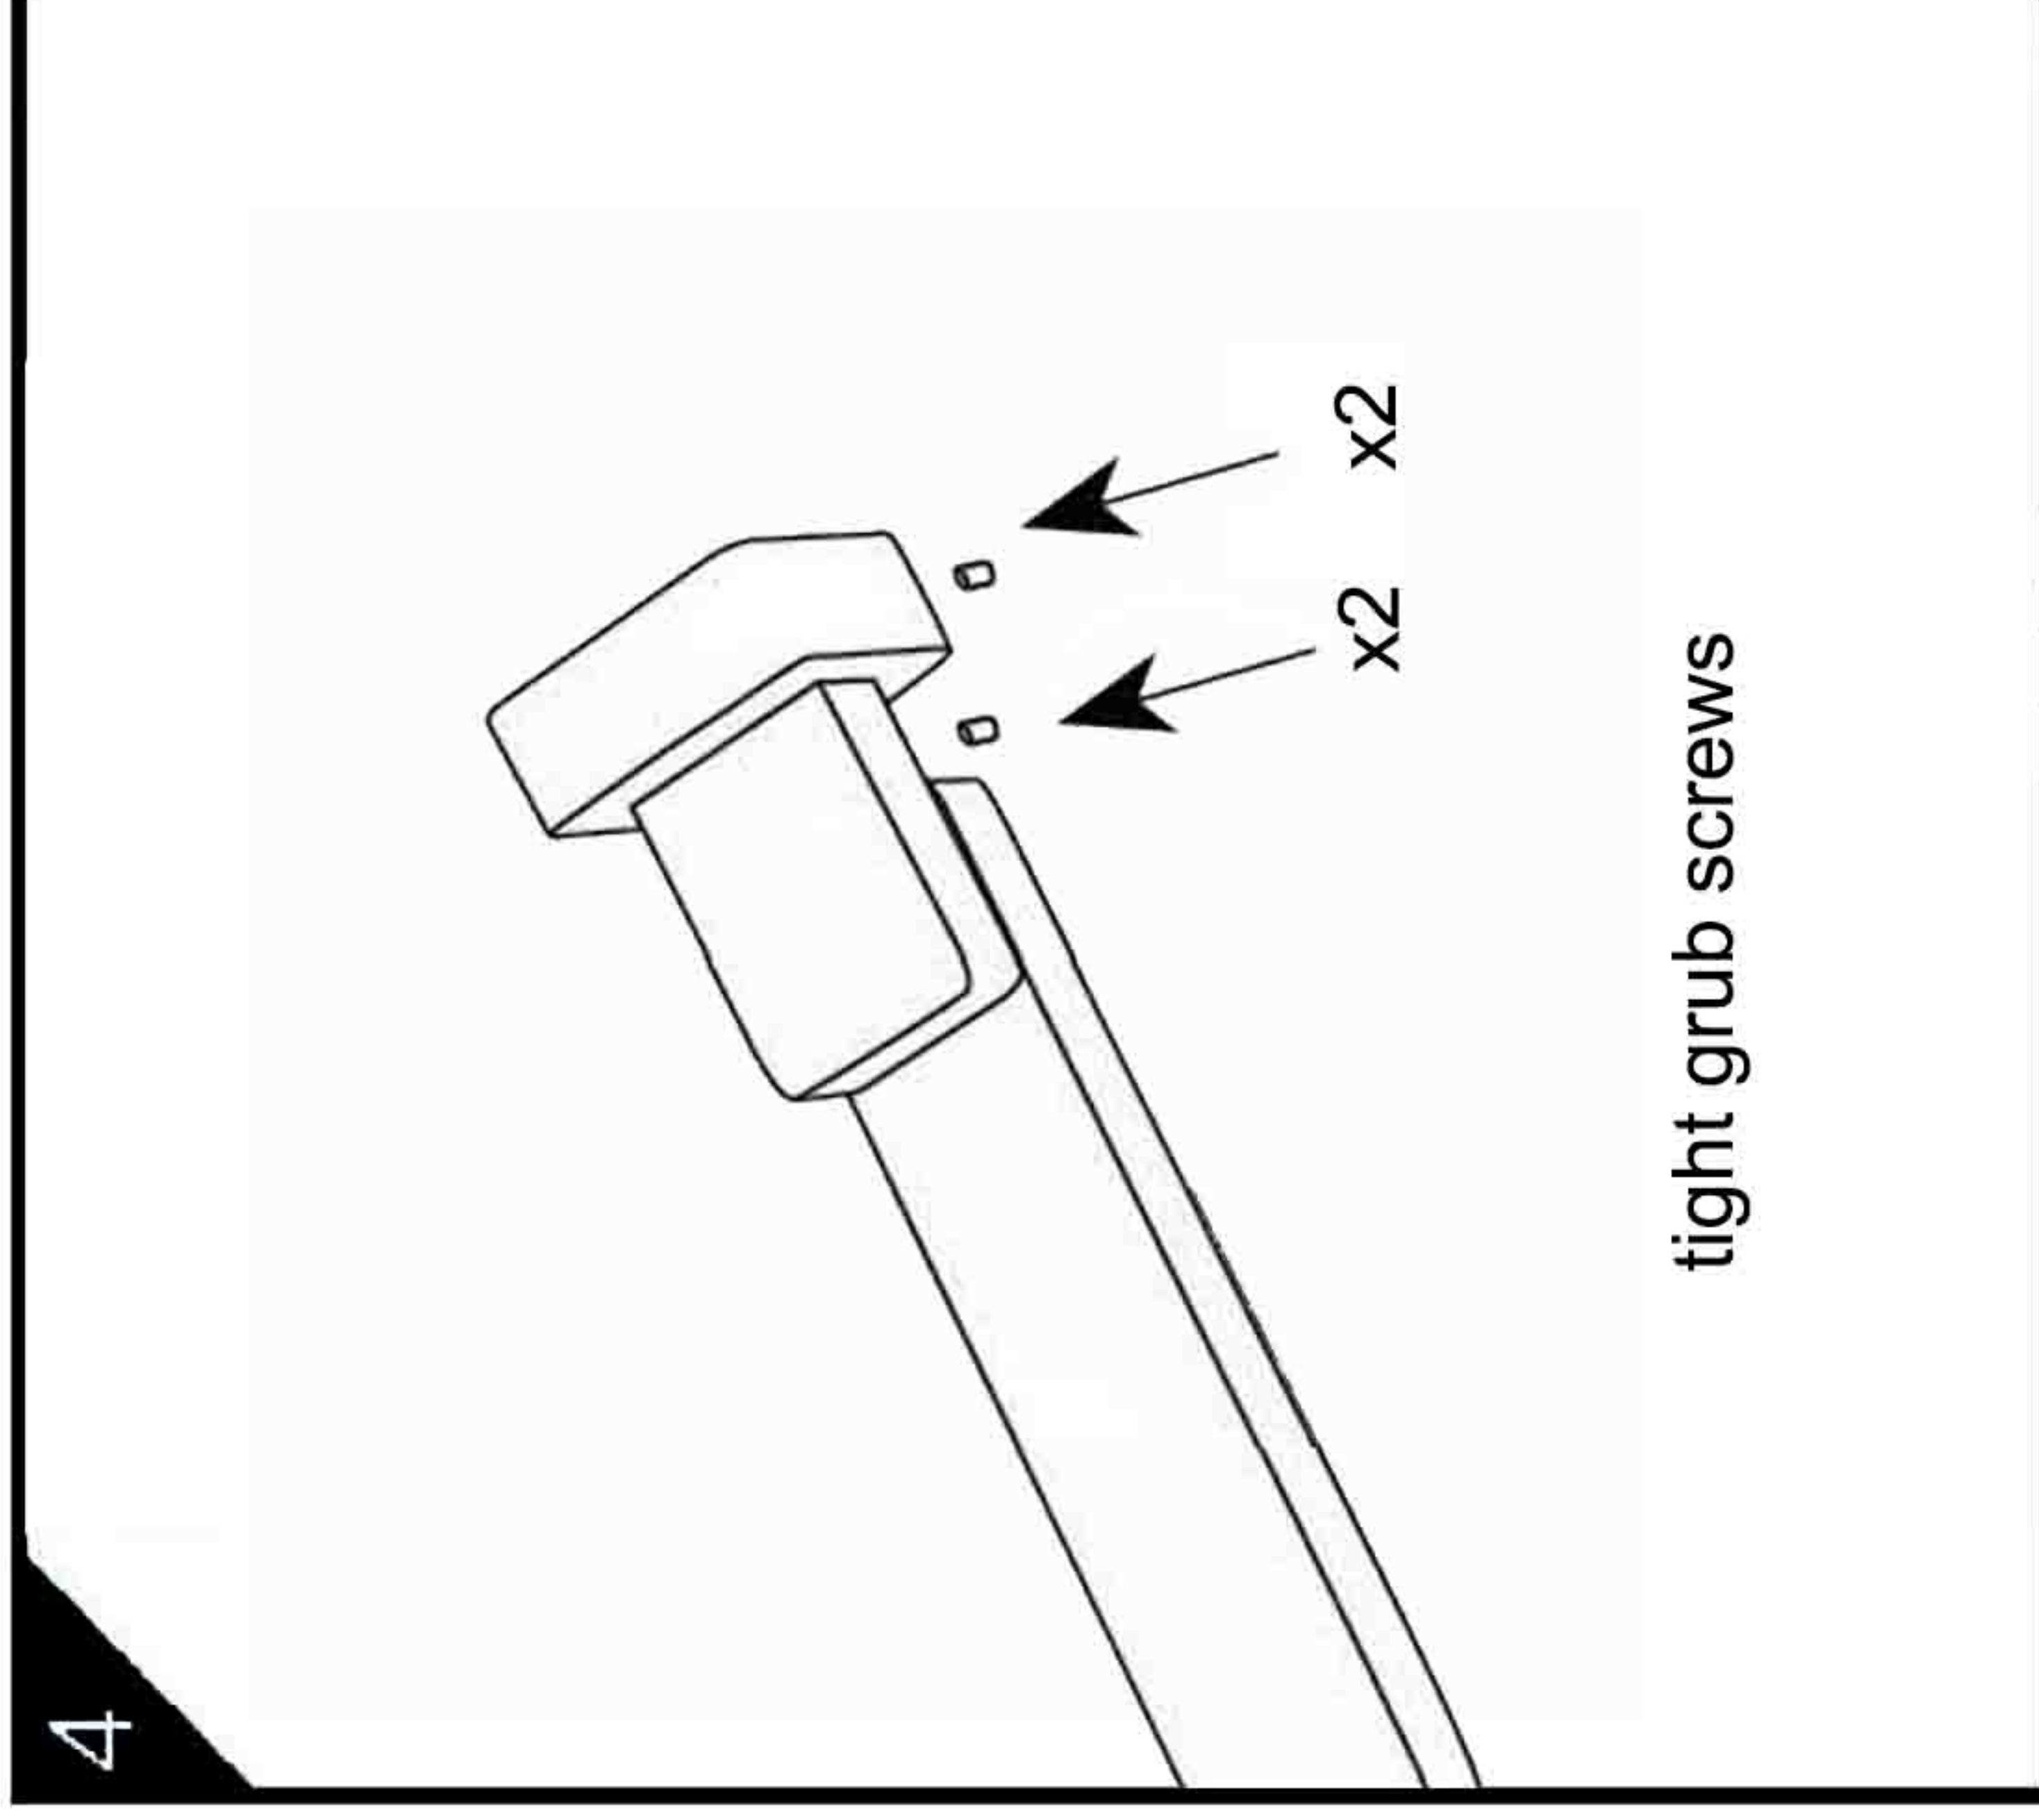

PACKAGING INCLUDES

- 1x spout
- 1x plate
- 1x accessory pouch

Dimensions are nominal measurements only.

Versions: 2019.12

screw the plastic screw nut on the the threaded adaptor.

push swivel spout cover on the plastic nut