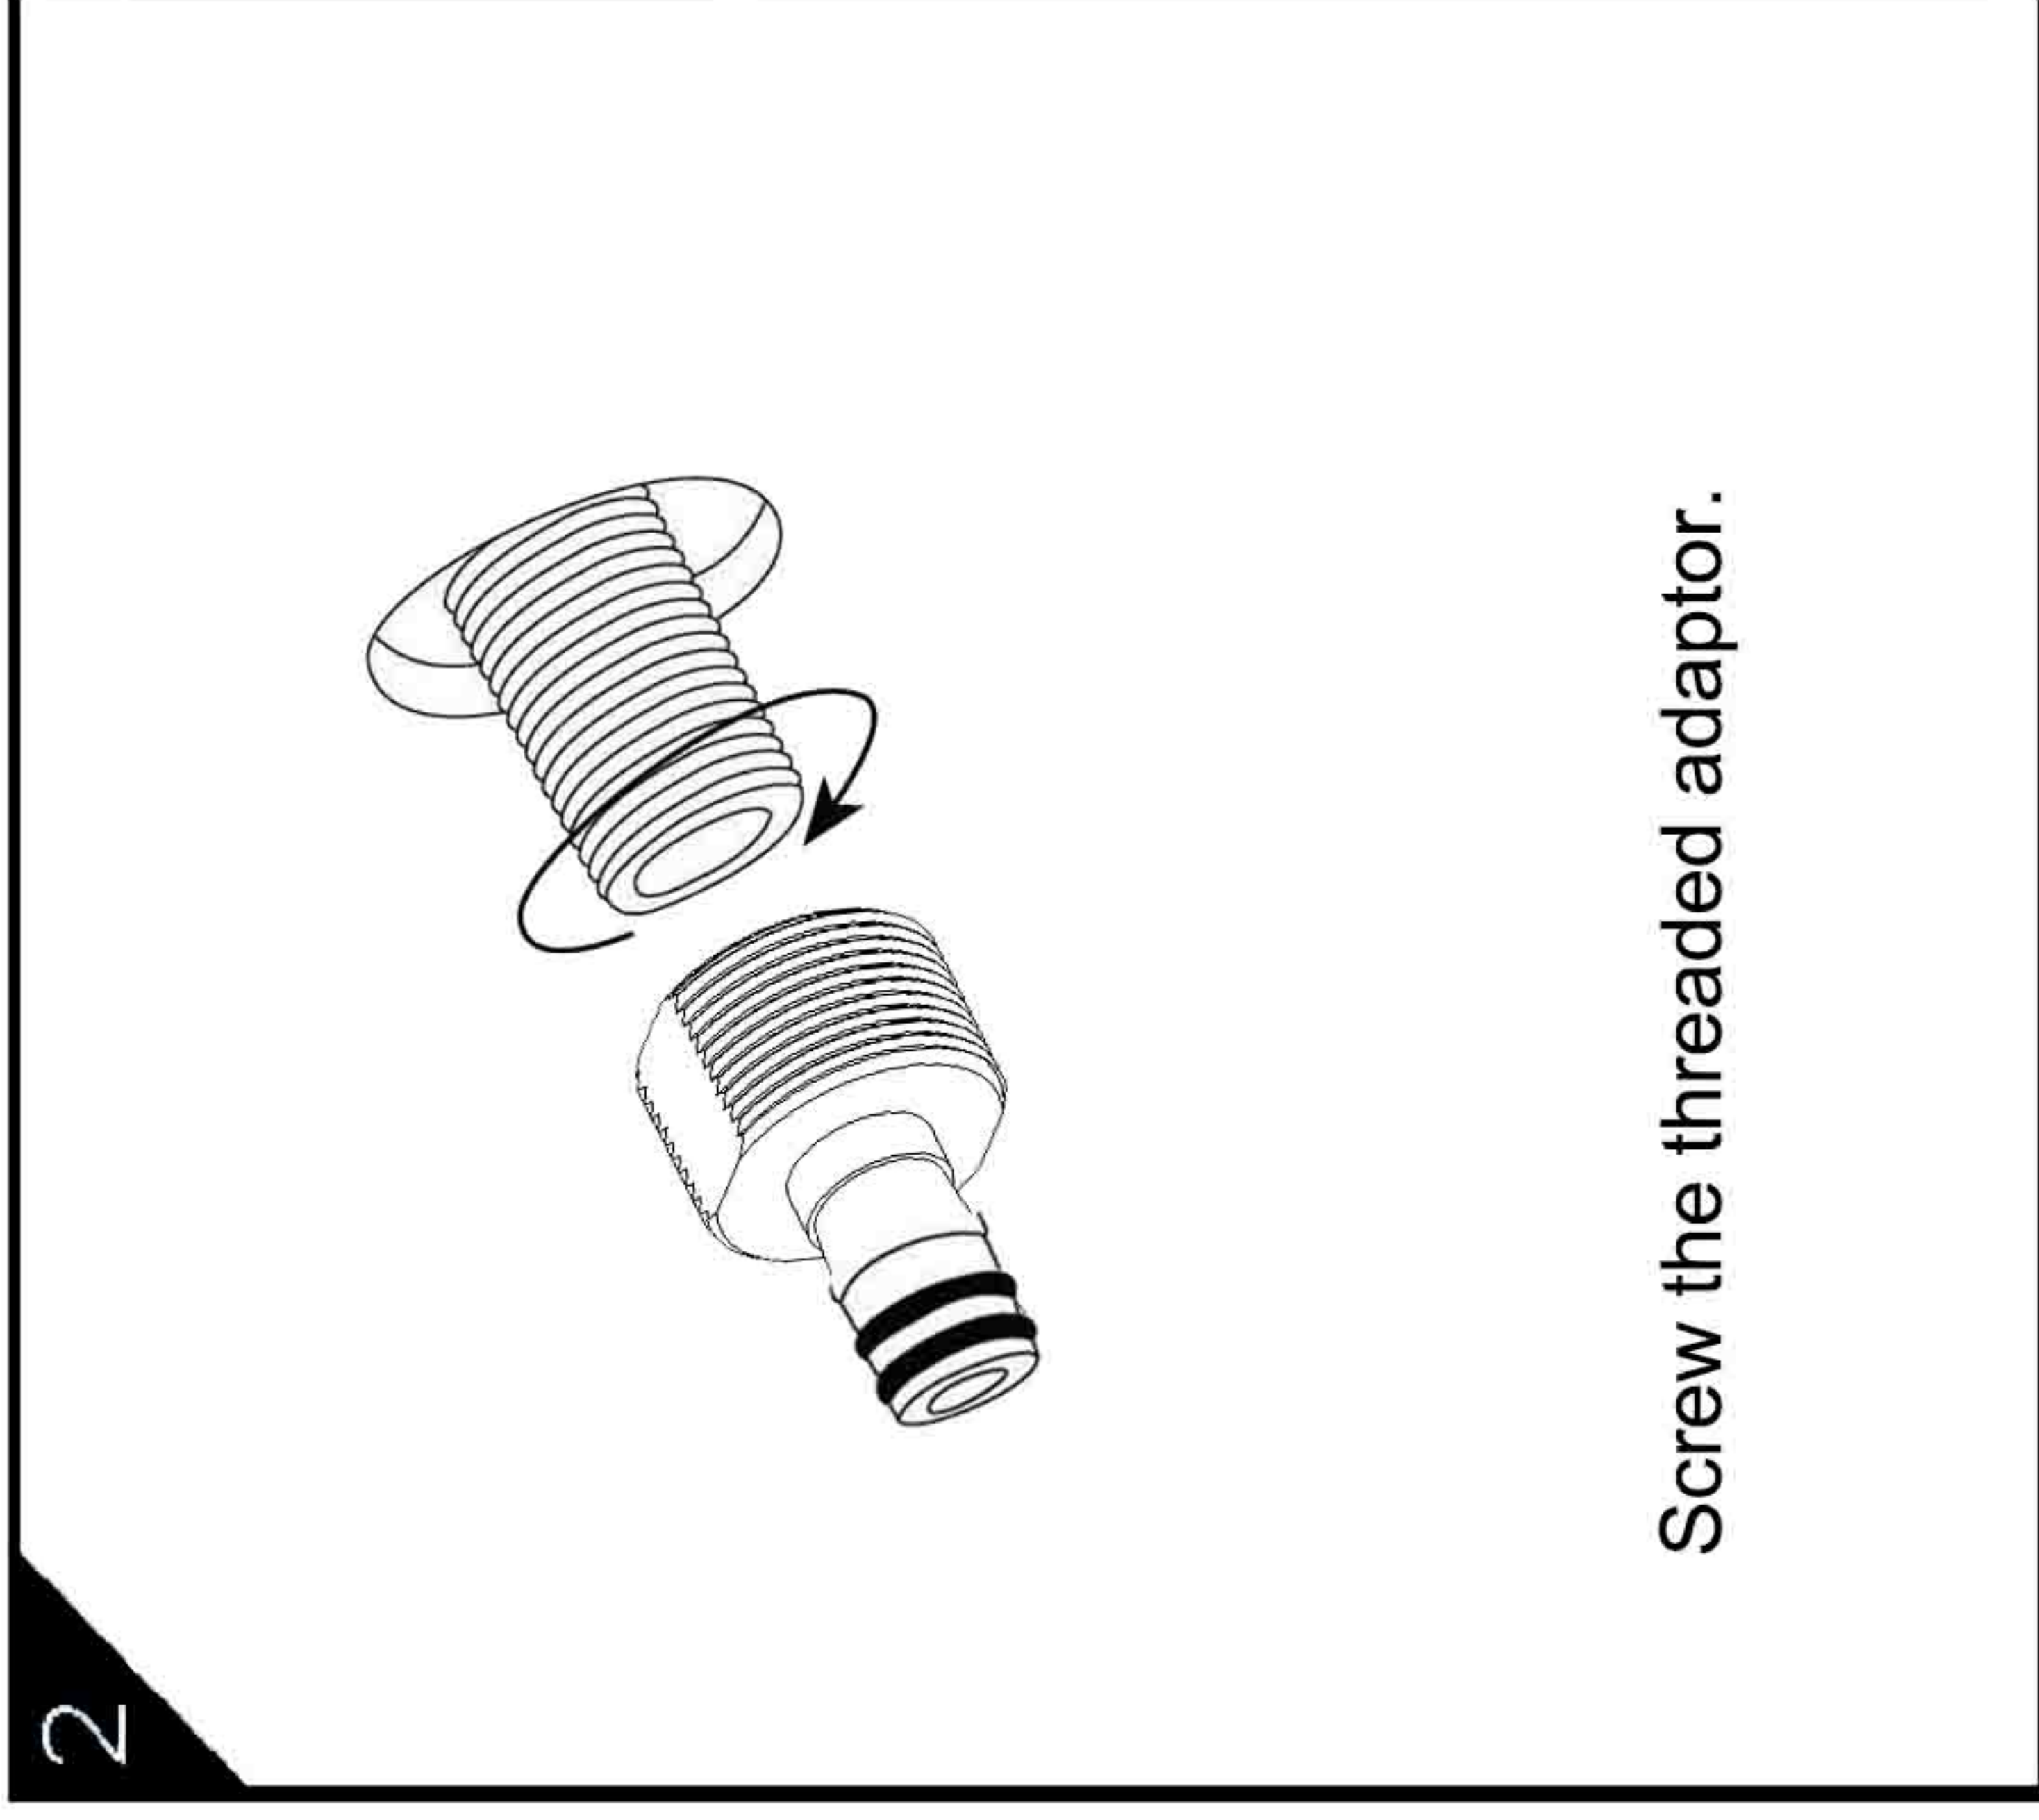

PACKAGING INCLUDES

- 1x spout
- 1x plate
- 1x accessory pouch

Dimensions are nominal measurements only.

Versions: 2019.12

screw the plastic screw nut on the the threaded adaptor.

push swivel spout cover on the plastic nut