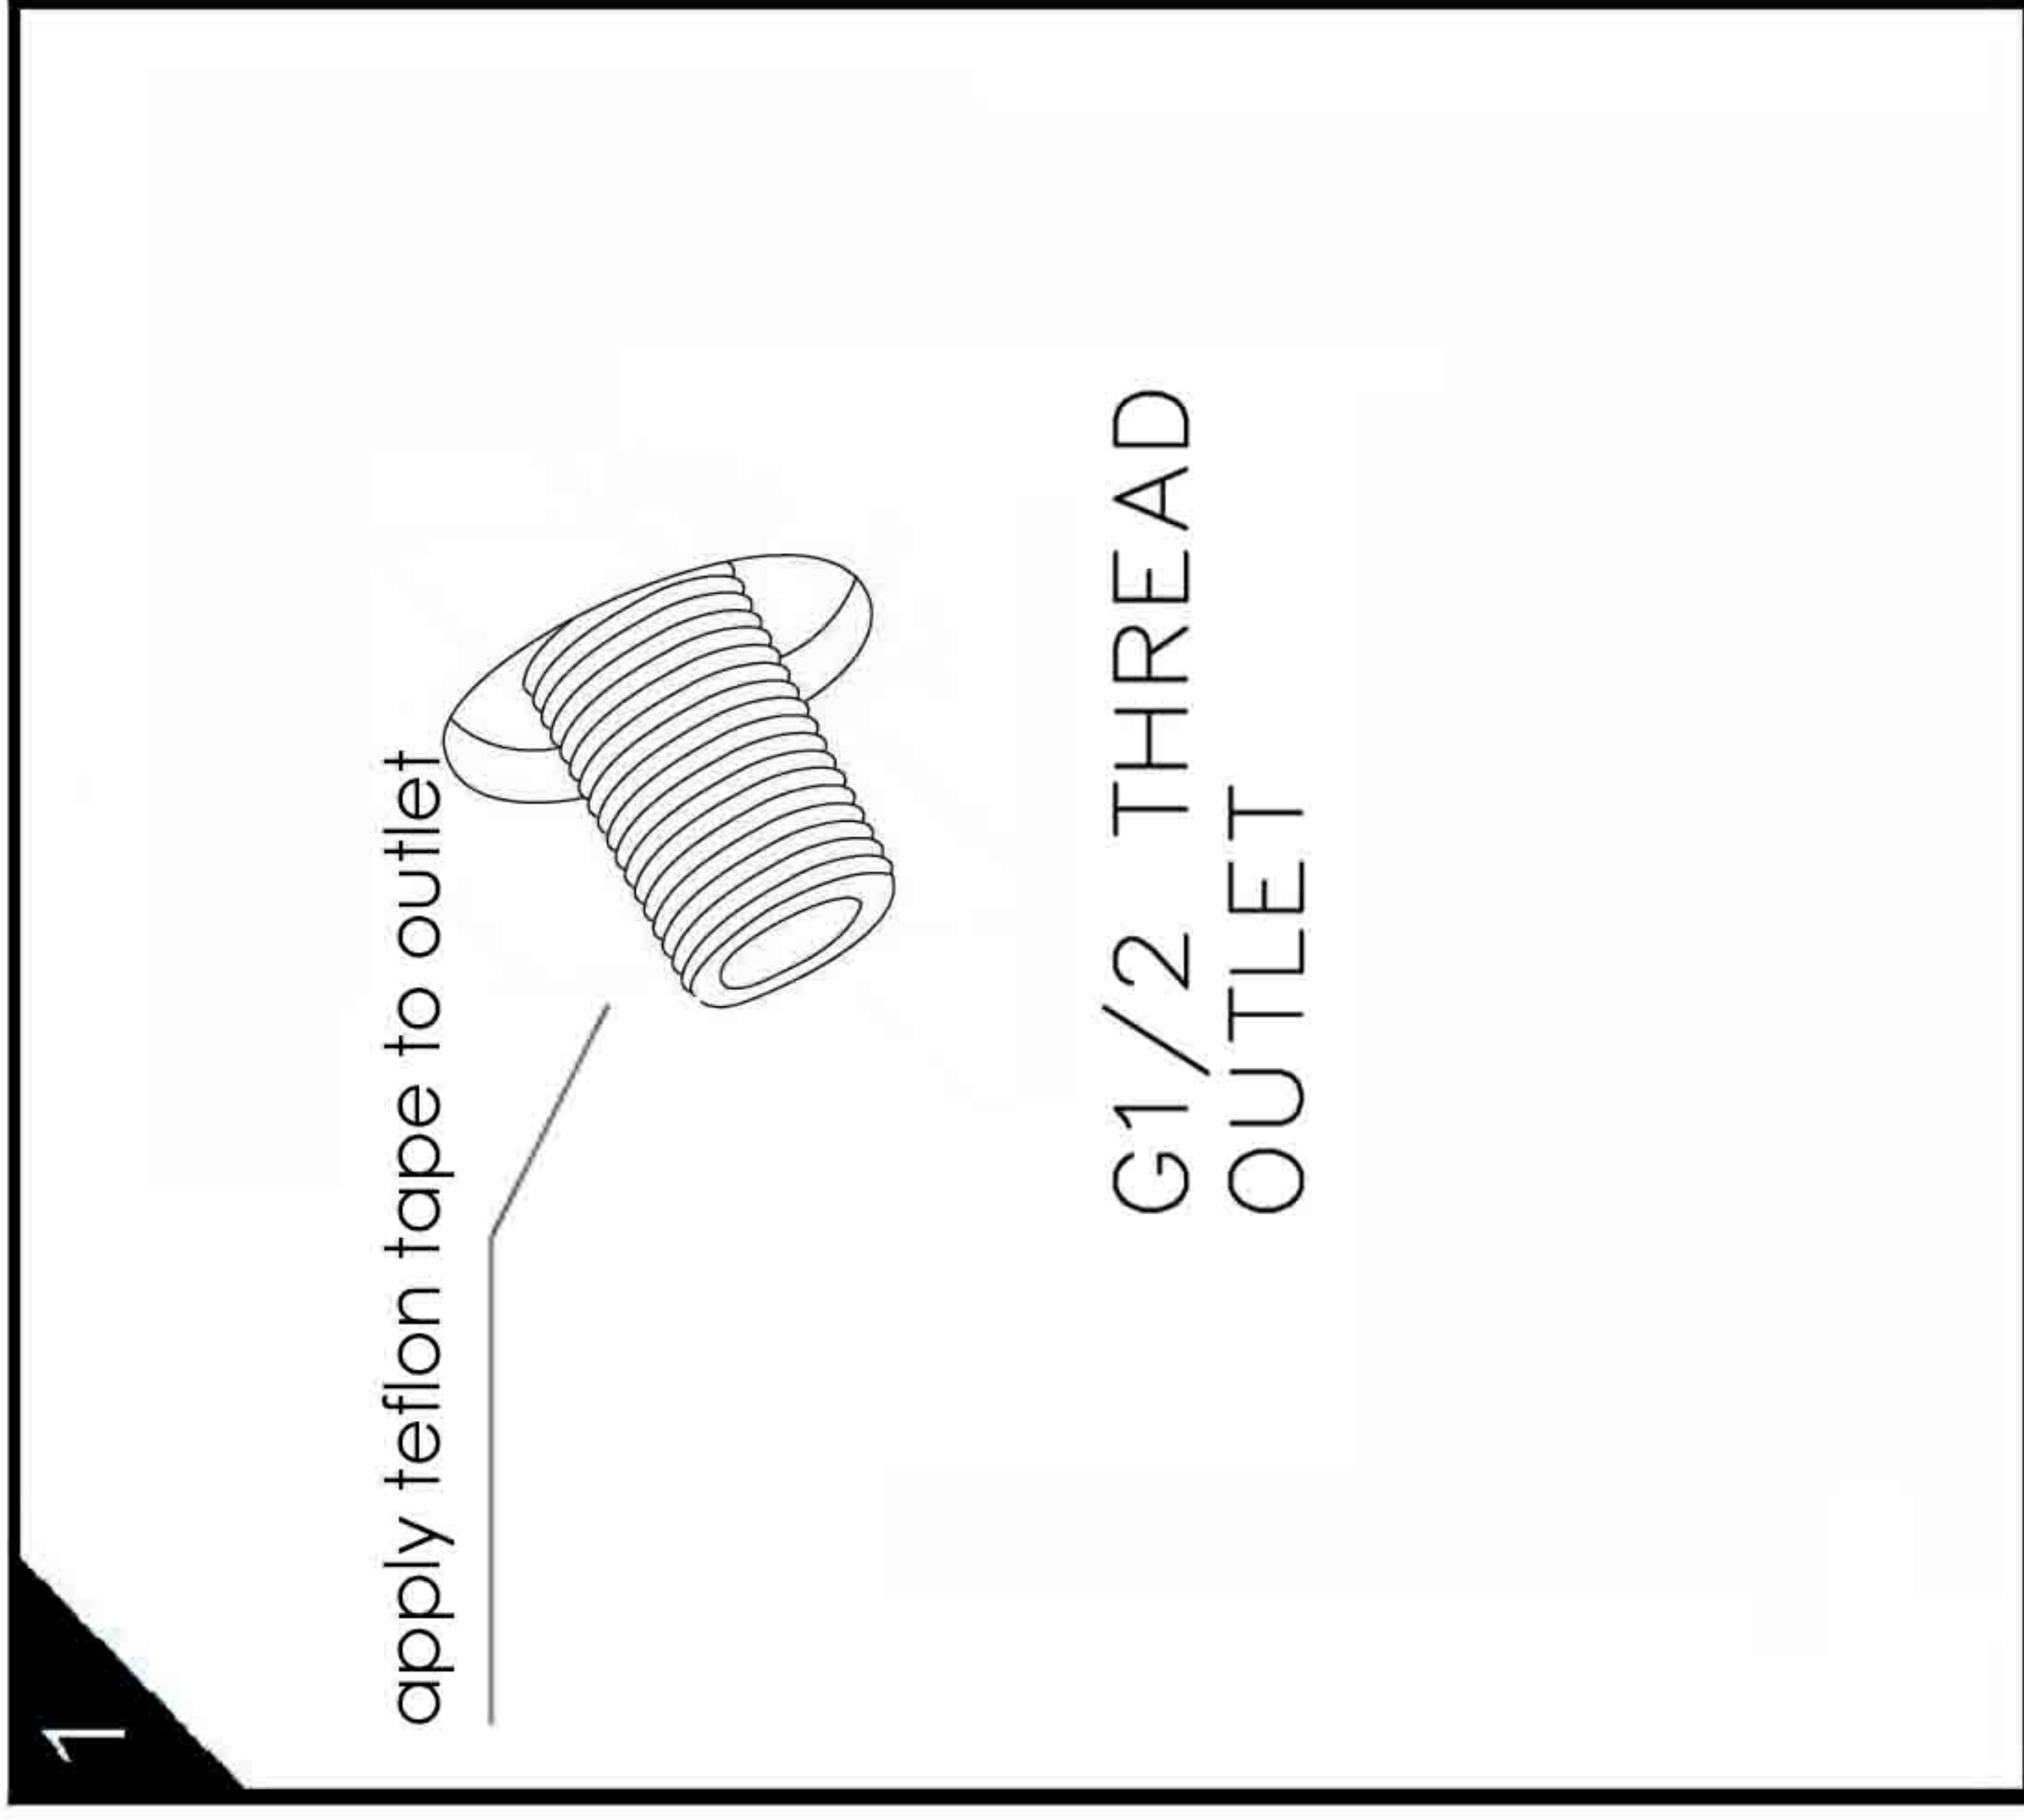

PACKAGING INCLUDES

- 1x spout
- 1x plate
- 1x accessory pouch

Dimensions are nominal measurements only.

Versions: 2019.12

screw the plastic screw nut on the the threaded adaptor.

push swivel spout cover on the plastic nut