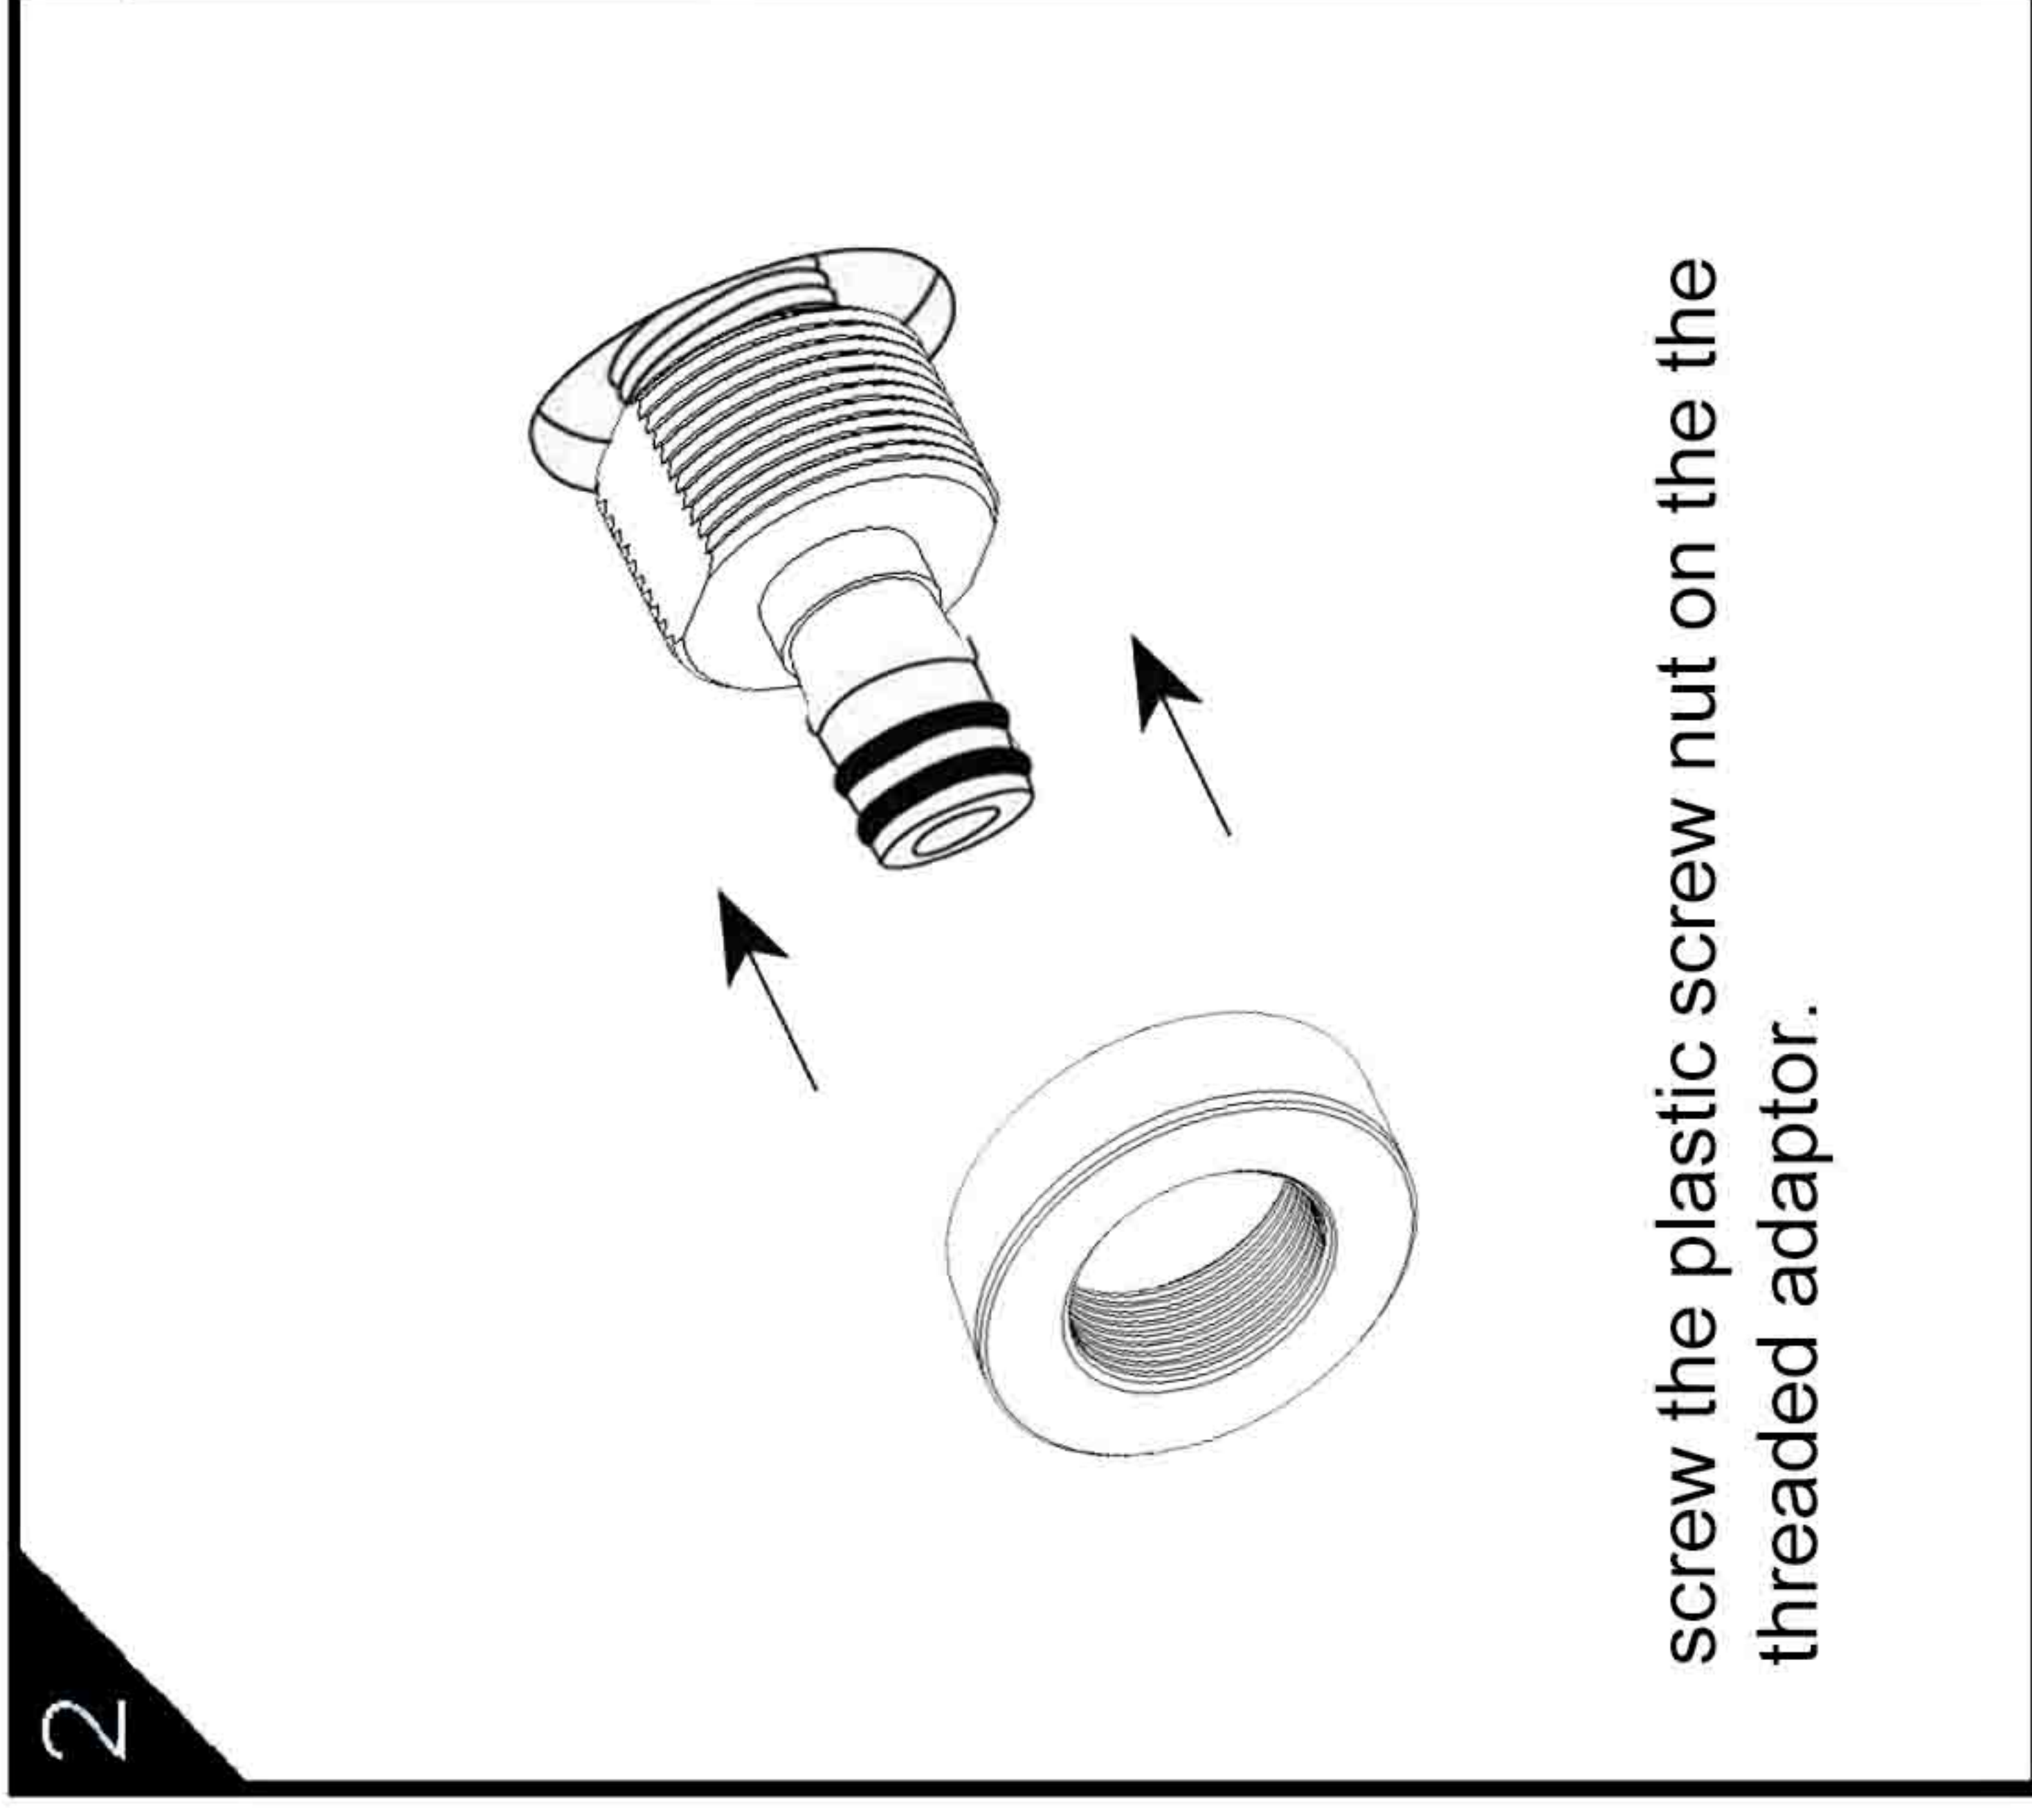

SWIVEL BATH SPOUT

SPECIFICATION

PRODUCT CODE	YSW206
WELS RATING	N/A
WATERMARK LICENSE	WM-060073
TEMPERATURE RATING	MIN 1°C-MAX 75°C
PRESSURE RATING	MIN 150KPa-MAX 500KPa

FINISH

	NR206CH	chrome
	NR206MB	matte black

PACKAGING INCLUDES

- 1x spout
- 1x plate
- 1x accessory pouch

Dimensions are nominal measurements only.

Versions: 2019.12

screw the plastic screw nut on the the threaded adaptor.

push swivel spout cover on the plastic nut