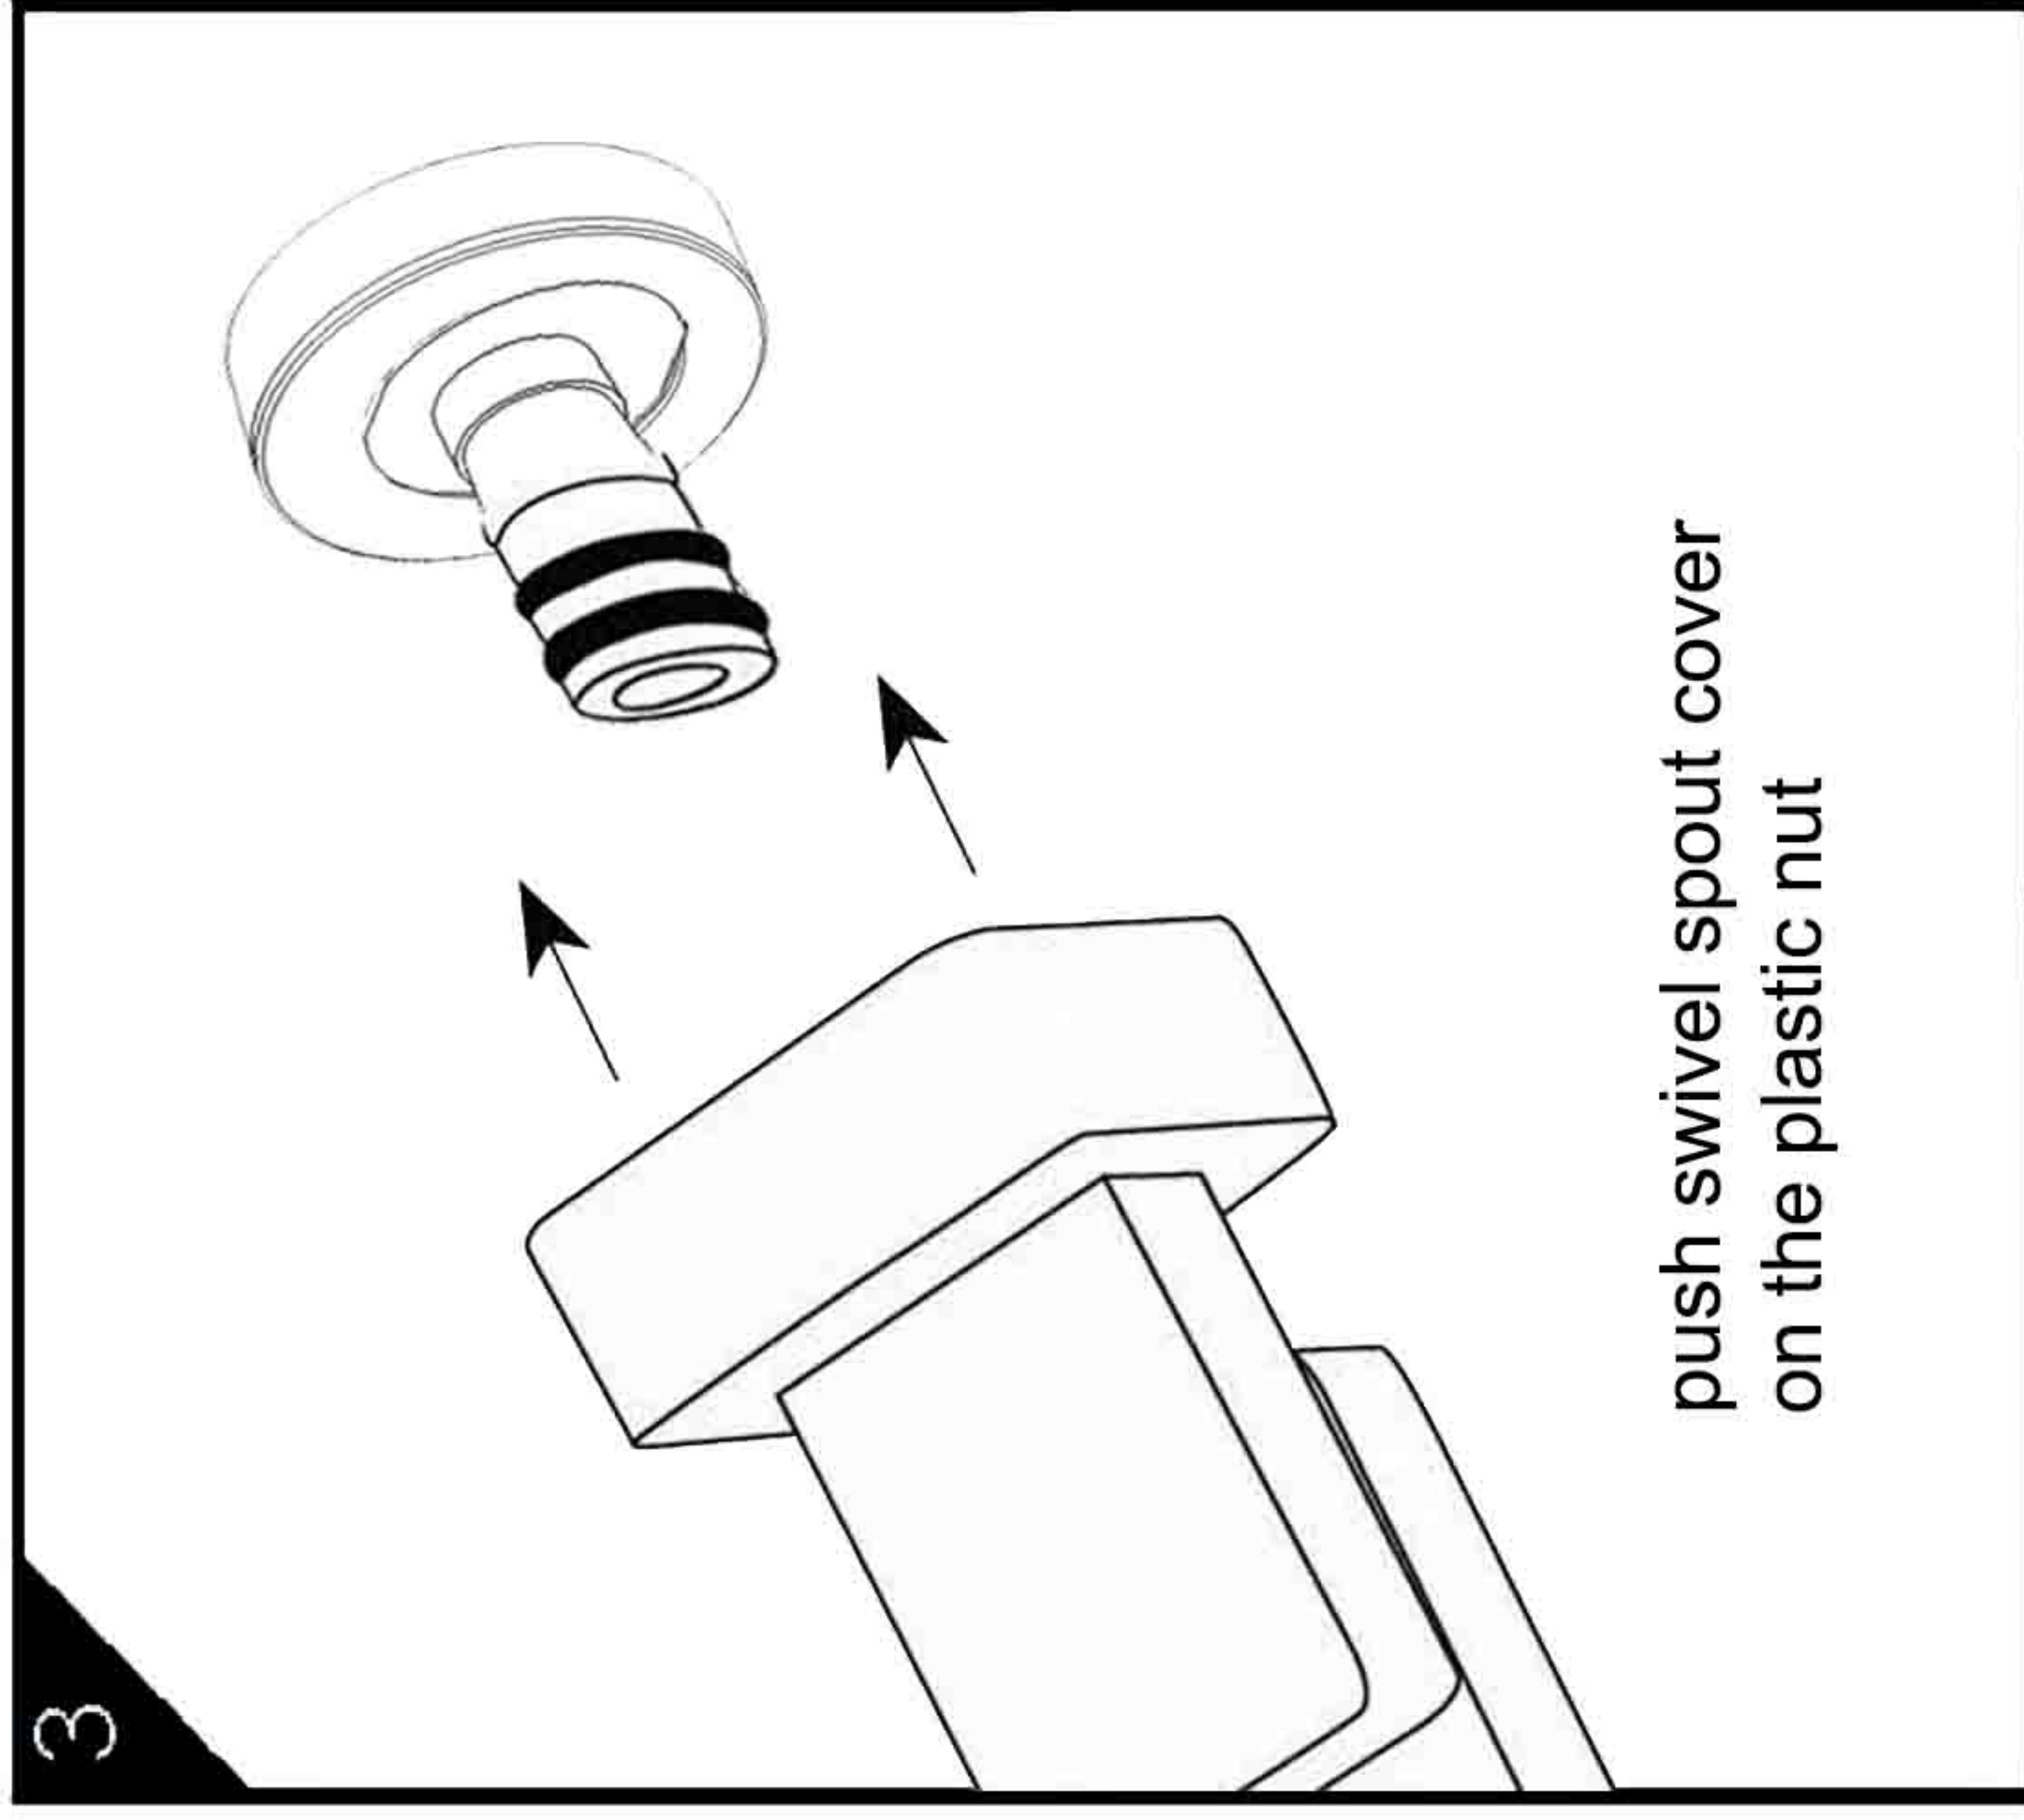

PACKAGING INCLUDES

- 1x spout
- 1x plate
- 1x accessory pouch

Dimensions are nominal measurements only.

Versions: 2019.12

screw the plastic screw nut on the the threaded adaptor.

push swivel spout cover on the plastic nut