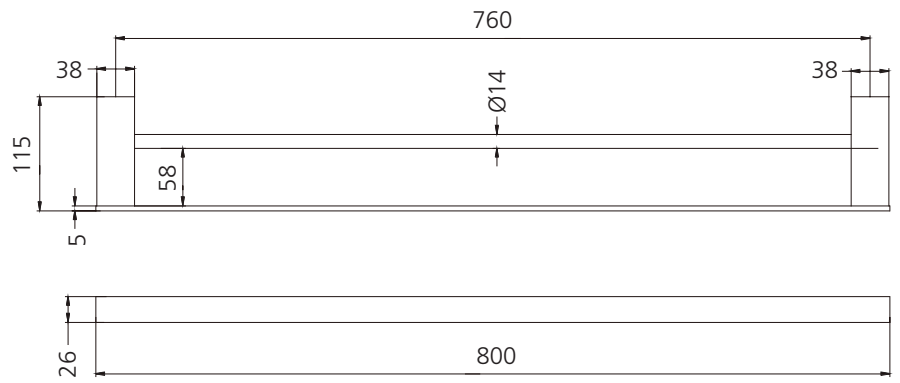

Athens

AT4630DMB

Matte Black Double Towel Rail 800mm

Specifications /

Materials	Stainless steel
Finish	Matte black (powder coated)
Mounting method	Wall mounting, four point fixing
Parts list	Towel rail, fixing set
Warranty	7 years parts; 1 year parts and labour (refer to oliveri.com.au)
Maintenance and care instructions	All surfaces should be cleaned with mild liquid detergent or soap and water. Do not use cream cleaners or citrus based cleaning products, as they are abrasive. Use of unsuitable cleaning agents may damage the surface. Any damage caused in this way will not be covered by warranty.