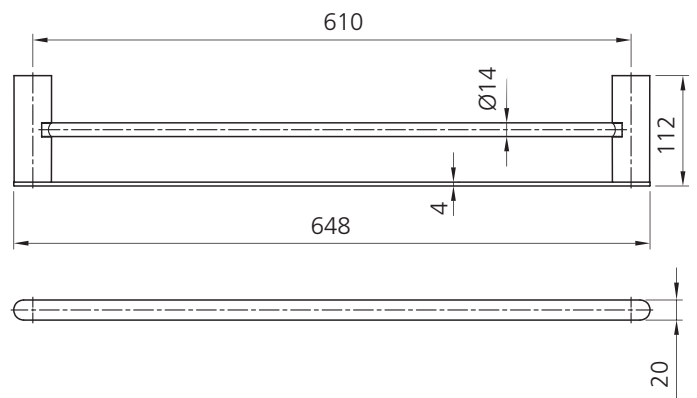

Madrid

MA824E26CR

Chrome Double Towel Rail 650mm

Specifications /

Materials	Zinc alloy / brass / stainless steel
Finish	Chrome (electroplating)
Mounting method	Wall mounting, four point fixing
Parts list	Towel rail, fixing set
Warranty	7 years parts; 1 year parts and labour (refer to oliveri.com.au)
Maintenance and care instructions	All surfaces should be cleaned with mild liquid detergent or soap and water. Do not use cream cleaners or citrus based cleaning products, as they are abrasive. Use of unsuitable cleaning agents may damage the surface. Any damage caused in this way will not be covered by warranty.