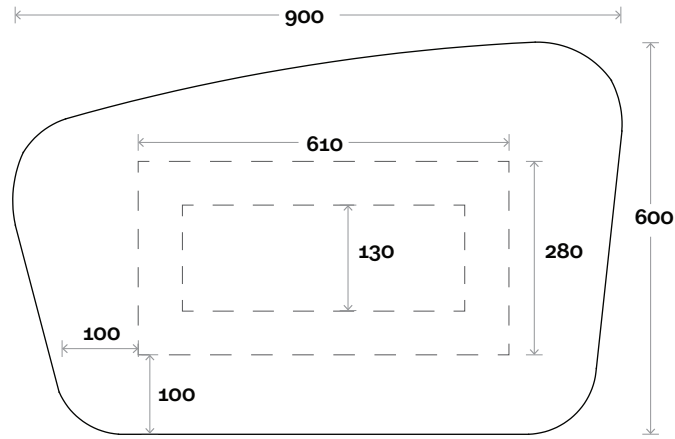

MARQUIS

Solar Mirror

Colours Available

No Tint
Bronze Tint
Grey Tint

Notes:

LED option available

Solar Mirror 900mm

Face