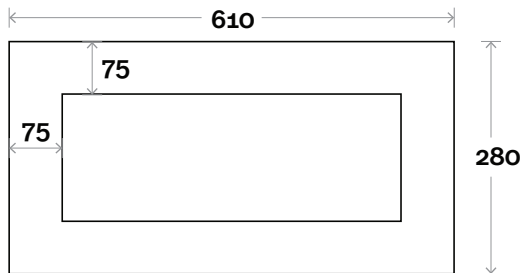

Protrusion

Wall mounting bracket