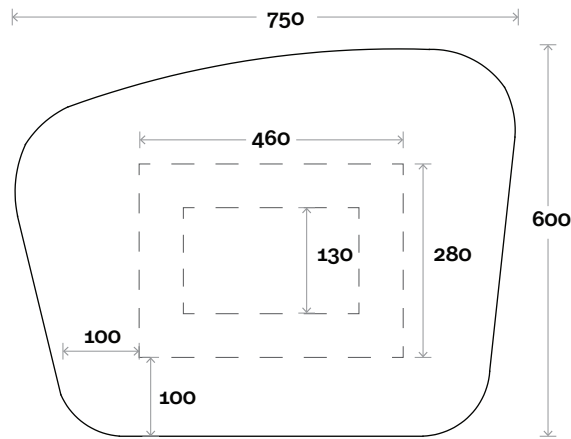

MARQUIS

Solar Mirror

Colours Available

No Tint
Bronze Tint
Grey Tint

Notes:

LED option available

Solar Mirror 750mm

Face