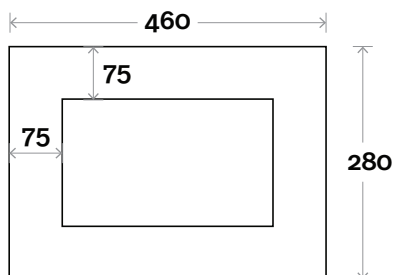

Protrusion

Wall mounting bracket