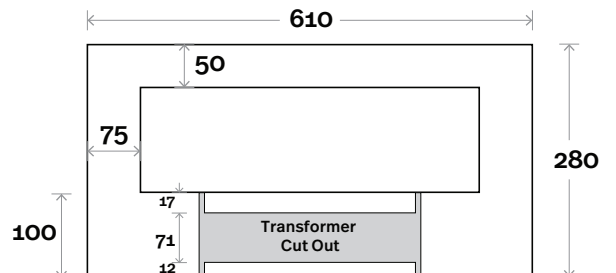

LED Wall mounting bracket