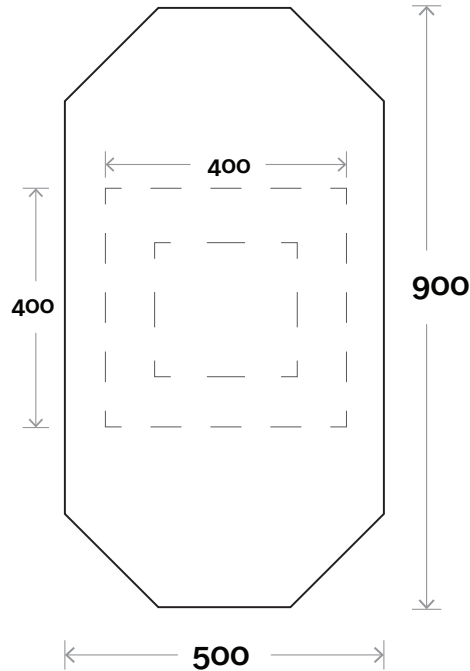

MARQUIS

Otto Mirror

Otto Mirror 900mm x 500mm

Colours Available

No Tint
Bronze Tint
Grey Tint

Notes:

LED option available

Face

Protrusion

22-27mm = 6mm

Wall mounting bracket

LED Wall mounting bracket