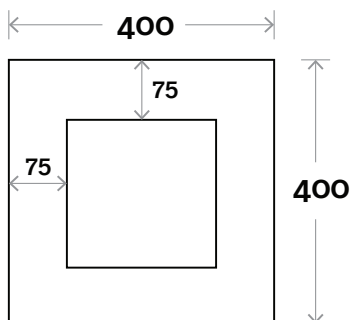

MARQUIS

Otto Mirror

Otto Mirror 900mm x 500mm

Colours Available

No Tint
Bronze Tint
Grey Tint

Notes:

LED option available

Face

Protrusion

22-27mm = 6mm

Wall mounting bracket

LED Wall mounting bracket