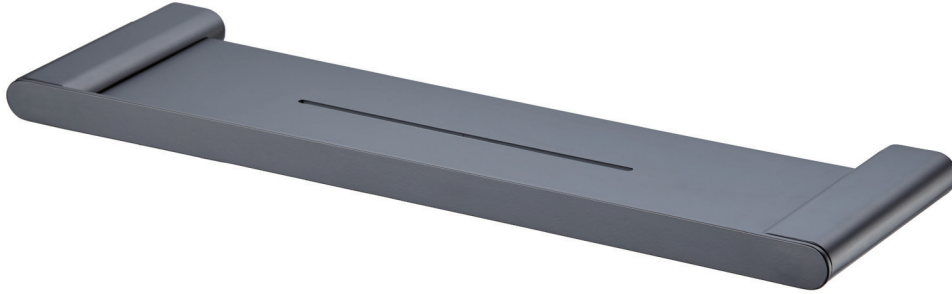

Madrid

MA891AC3MB

Matte Black Metal Shelf

Specifications /

Materials	Zinc alloy / stainless steel
Finish	Matte black (powder coated)
Mounting method	Wall mounting, four point fixing
Parts list	Metal Shelf, fixing set
Warranty	7 years parts; 1 year parts and labour (refer to oliveri.com.au)
Maintenance and care instructions	All surfaces should be cleaned with mild liquid detergent or soap and water. Do not use cream cleaners or citrus based cleaning products, as they are abrasive. Use of unsuitable cleaning agents may damage the surface. Any damage caused in this way will not be covered by warranty.