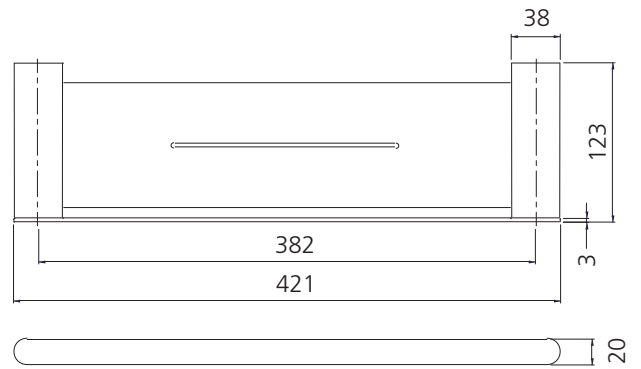

Madrid

MA891AC3MB

Matte Black Metal Shelf

Specifications /

Materials	Zinc alloy / stainless steel
Finish	Matte black (powder coated)
Mounting method	Wall mounting, four point fixing
Parts list	Metal Shelf, fixing set
Warranty	7 years parts; 1 year parts and labour (refer to oliveri.com.au)
Maintenance and care instructions	All surfaces should be cleaned with mild liquid detergent or soap and water. Do not use cream cleaners or citrus based cleaning products, as they are abrasive. Use of unsuitable cleaning agents may damage the surface. Any damage caused in this way will not be covered by warranty.