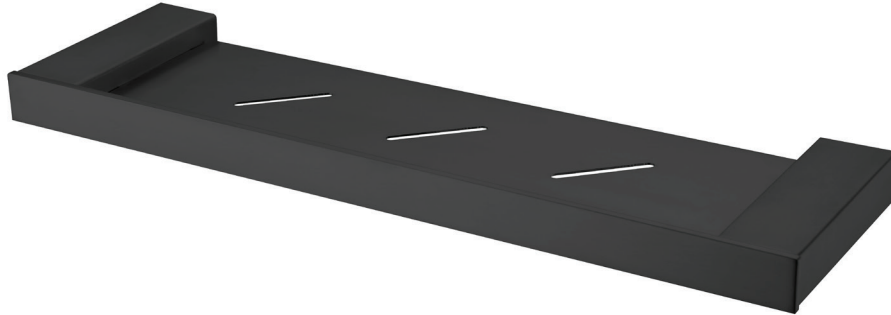

# Athens

**AT4687AMB**

Matte Black Metal Shelf

## Specifications /

<b>Materials</b>	Stainless steel
<b>Finish</b>	Matte black (powder coated)
<b>Mounting method</b>	Wall mounting, four point fixing
<b>Parts list</b>	Metal shelf, fixing set
<b>Warranty</b>	7 years parts; 1 year parts and labour (refer to <a href="http://oliveri.com.au">oliveri.com.au</a> )
<b>Maintenance and care instructions</b>	All surfaces should be cleaned with mild liquid detergent or soap and water. Do not use cream cleaners or citrus based cleaning products, as they are abrasive. Use of unsuitable cleaning agents may damage the surface. Any damage caused in this way will not be covered by warranty.