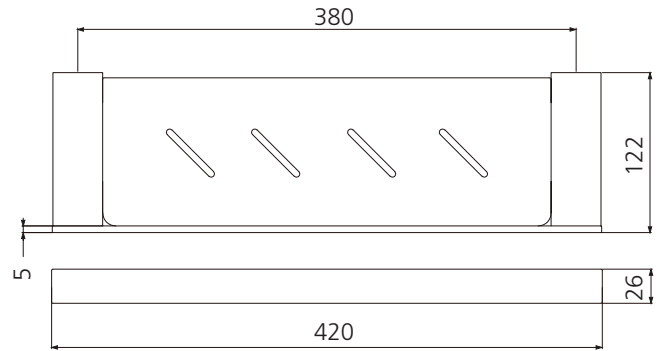

# Athens

**AT4687AMB**

Matte Black Metal Shelf

## Specifications /

<b>Materials</b>	Stainless steel
<b>Finish</b>	Matte black (powder coated)
<b>Mounting method</b>	Wall mounting, four point fixing
<b>Parts list</b>	Metal shelf, fixing set
<b>Warranty</b>	7 years parts; 1 year parts and labour (refer to <a href="http://oliveri.com.au">oliveri.com.au</a> )
<b>Maintenance and care instructions</b>	All surfaces should be cleaned with mild liquid detergent or soap and water. Do not use cream cleaners or citrus based cleaning products, as they are abrasive. Use of unsuitable cleaning agents may damage the surface. Any damage caused in this way will not be covered by warranty.