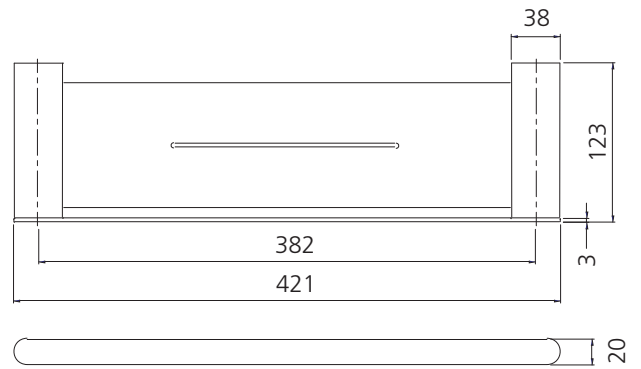

# Madrid

**MA891A07BN**

Brushed Nickel Metal Shelf

## Specifications /

<b>Materials</b>	Zinc alloy / brass / stainless steel
<b>Finish</b>	Brushed nickel (PVD)
<b>Mounting method</b>	Wall mounting, four point fixing
<b>Parts list</b>	Metal Shelf, fixing set
<b>Warranty</b>	7 years parts; 1 year parts and labour (refer to <a href="http://oliveri.com.au">oliveri.com.au</a> )
<b>Maintenance and care instructions</b>	All surfaces should be cleaned with mild liquid detergent or soap and water. Do not use cream cleaners or citrus based cleaning products, as they are abrasive. Use of unsuitable cleaning agents may damage the surface. Any damage caused in this way will not be covered by warranty.