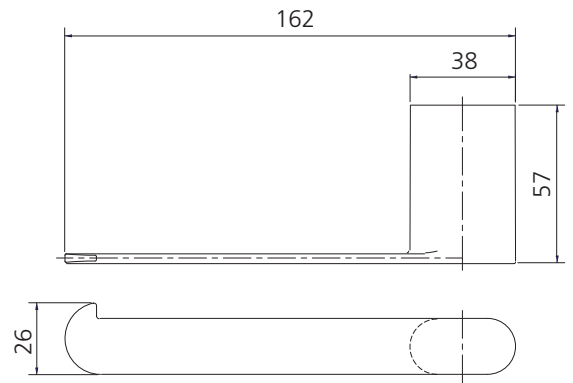

Madrid

MA855DC3MB

Matte Black Toilet Roll Holder

Specifications /

Materials	Zinc alloy
Finish	Matte black (powder coated)
Mounting method	Wall mounting, two point fixing
Parts list	Toilet roll holder, fixing set
Warranty	7 years parts; 1 year parts and labour (refer to oliveri.com.au)
Maintenance and care instructions	All surfaces should be cleaned with mild liquid detergent or soap and water. Do not use cream cleaners or citrus based cleaning products, as they are abrasive. Use of unsuitable cleaning agents may damage the surface. Any damage caused in this way will not be covered by warranty.