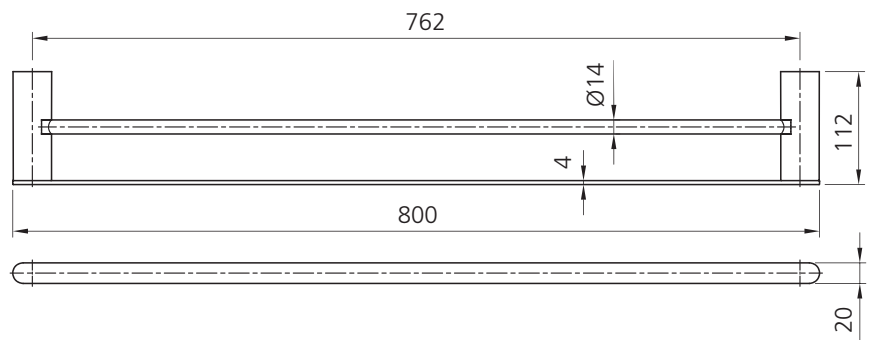

Madrid

MA830BC3MB

Matte Black Double Towel Rail 800mm

Specifications /

Materials	Zinc alloy / stainless steel
Finish	Matte black (powder coated)
Mounting method	Wall mounting, four point fixing
Parts list	Towel rail, fixing set
Warranty	7 years parts; 1 year parts and labour (refer to oliveri.com.au)
Maintenance and care instructions	All surfaces should be cleaned with mild liquid detergent or soap and water. Do not use cream cleaners or citrus based cleaning products, as they are abrasive. Use of unsuitable cleaning agents may damage the surface. Any damage caused in this way will not be covered by warranty.