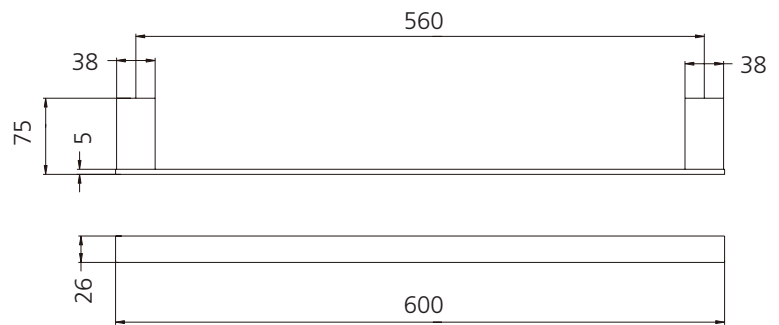

Athens

AT4624CR

Chrome Single Towel Rail 600mm

Specifications /

Materials	Stainless steel
Finish	Chrome (electroplating)
Mounting method	Wall mounting, four point fixing
Parts list	Towel rail, fixing set
Warranty	7 years parts; 1 year parts and labour (refer to oliveri.com.au)
Maintenance and care instructions	All surfaces should be cleaned with mild liquid detergent or soap and water. Do not use cream cleaners or citrus based cleaning products, as they are abrasive. Use of unsuitable cleaning agents may damage the surface. Any damage caused in this way will not be covered by warranty.