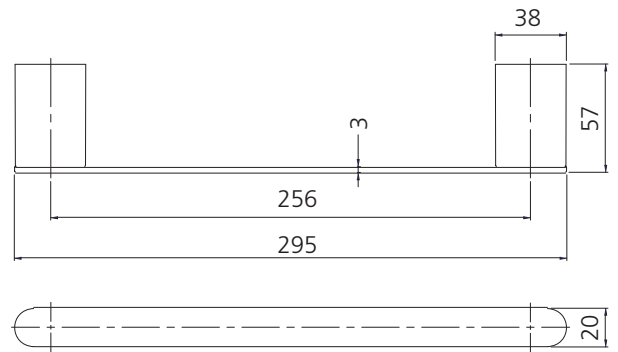

Madrid

MA860D26CR

Chrome Towel Ring

Specifications /

Materials	Zinc alloy / brass
Finish	Chrome (electroplating)
Mounting method	Wall mounting, four point fixing
Parts list	Towel ring, fixing set
Warranty	7 years parts; 1 year parts and labour (refer to oliveri.com.au)
Maintenance and care instructions	All surfaces should be cleaned with mild liquid detergent or soap and water. Do not use cream cleaners or citrus based cleaning products, as they are abrasive. Use of unsuitable cleaning agents may damage the surface. Any damage caused in this way will not be covered by warranty.