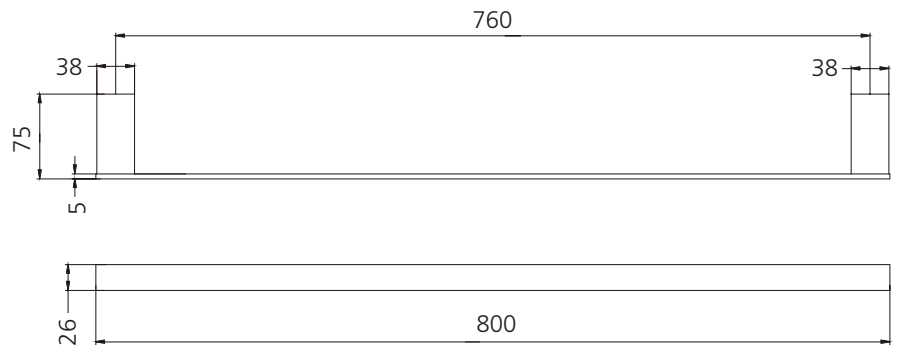

Athens

AT4630MB

Matte Black Single Towel Rail 800mm

Specifications /

Materials	Stainless steel
Finish	Matte black (powder coated)
Mounting method	Wall mounting, four point fixing
Parts list	Towel rail, fixing set
Warranty	7 years parts; 1 year parts and labour (refer to oliveri.com.au)
Maintenance and care instructions	All surfaces should be cleaned with mild liquid detergent or soap and water. Do not use cream cleaners or citrus based cleaning products, as they are abrasive. Use of unsuitable cleaning agents may damage the surface. Any damage caused in this way will not be covered by warranty.