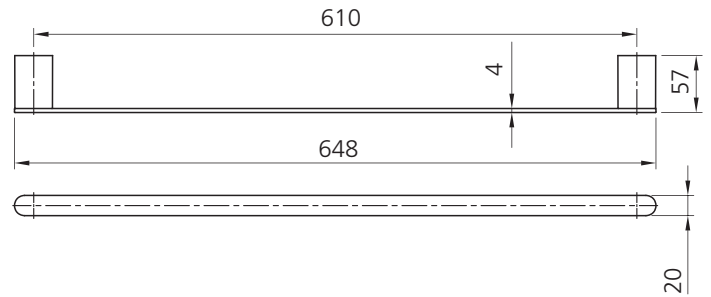

# Madrid

**MA824C26CR**

Chrome Single Towel Rail 650mm

## Specifications /

<b>Materials</b>	Zinc alloy / stainless steel
<b>Finish</b>	Chrome (electroplating)
<b>Mounting method</b>	Wall mounting, four point fixing
<b>Parts list</b>	Towel rail, fixing set
<b>Warranty</b>	7 years parts; 1 year parts and labour (refer to <a href="http://oliveri.com.au">oliveri.com.au</a> )
<b>Maintenance and care instructions</b>	All surfaces should be cleaned with mild liquid detergent or soap and water. Do not use cream cleaners or citrus based cleaning products, as they are abrasive. Use of unsuitable cleaning agents may damage the surface. Any damage caused in this way will not be covered by warranty.