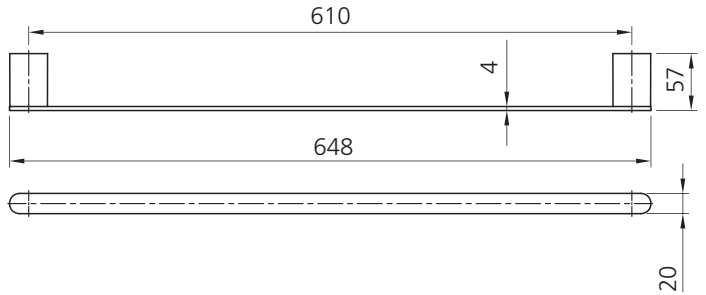

# Madrid

**MA824CC3MB**

Matte Black Single Towel Rail 650mm

## Specifications /

<b>Materials</b>	Zinc alloy / stainless steel
<b>Finish</b>	Matte black (powder coated)
<b>Mounting method</b>	Wall mounting, four point fixing
<b>Parts list</b>	Towel rail, fixing set
<b>Warranty</b>	7 years parts; 1 year parts and labour (refer to <a href="http://oliveri.com.au">oliveri.com.au</a> )
<b>Maintenance and care instructions</b>	All surfaces should be cleaned with mild liquid detergent or soap and water. Do not use cream cleaners or citrus based cleaning products, as they are abrasive. Use of unsuitable cleaning agents may damage the surface. Any damage caused in this way will not be covered by warranty.