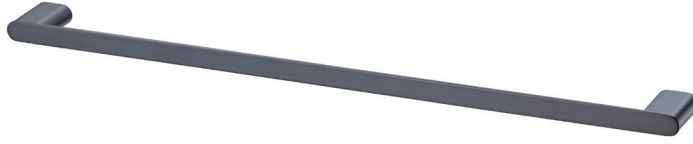

# Madrid

**MA824CC3MB**

Matte Black Single Towel Rail 650mm

## Specifications /

<b>Materials</b>	Zinc alloy / stainless steel
<b>Finish</b>	Matte black (powder coated)
<b>Mounting method</b>	Wall mounting, four point fixing
<b>Parts list</b>	Towel rail, fixing set
<b>Warranty</b>	7 years parts; 1 year parts and labour (refer to <a href="http://oliveri.com.au">oliveri.com.au</a> )
<b>Maintenance and care instructions</b>	All surfaces should be cleaned with mild liquid detergent or soap and water. Do not use cream cleaners or citrus based cleaning products, as they are abrasive. Use of unsuitable cleaning agents may damage the surface. Any damage caused in this way will not be covered by warranty.