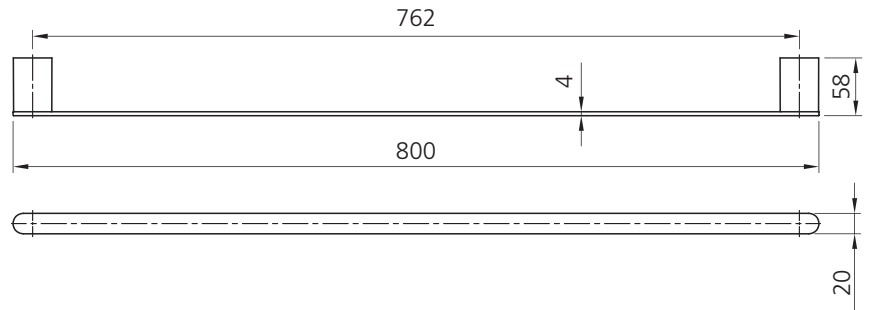

Madrid

MA830AC3MB

Matte Black Single Towel Rail 800mm

Specifications /

Materials	Zinc alloy / stainless steel
Finish	Matte black (powder coated)
Mounting method	Wall mounting, four point fixing
Parts list	Towel rail, fixing set
Warranty	7 years parts; 1 year parts and labour (refer to oliveri.com.au)
Maintenance and care instructions	All surfaces should be cleaned with mild liquid detergent or soap and water. Do not use cream cleaners or citrus based cleaning products, as they are abrasive. Use of unsuitable cleaning agents may damage the surface. Any damage caused in this way will not be covered by warranty.