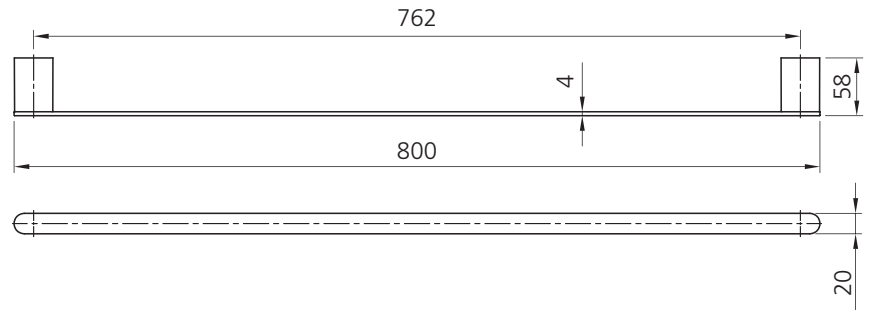

# Madrid

**MA830A07BN**

Brushed Nickel Single Towel Rail 800mm

## Specifications /

<b>Materials</b>	Zinc alloy / stainless steel
<b>Finish</b>	Brushed nickel (PVD)
<b>Mounting method</b>	Wall mounting, four point fixing
<b>Parts list</b>	Towel rail, fixing set
<b>Warranty</b>	7 years parts; 1 year parts and labour (refer to <a href="http://oliveri.com.au">oliveri.com.au</a> )
<b>Maintenance and care instructions</b>	All surfaces should be cleaned with mild liquid detergent or soap and water. Do not use cream cleaners or citrus based cleaning products, as they are abrasive. Use of unsuitable cleaning agents may damage the surface. Any damage caused in this way will not be covered by warranty.