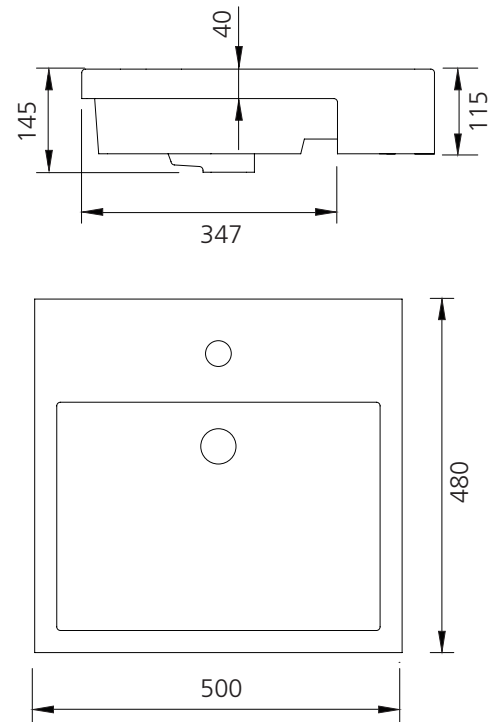

Munich

MU8050H

Semi-Recessed Basin

All dimensions in mm

Specifications /

Tap holes	1 tap hole
Waste outlet	Pop up waste sold separately (chrome, matte black or brushed nickel)
Overflow	Included (with plastic chrome plated overflow ring)
Colours	White
Basin size	500W x 480H x 145D mm
Bowl size	5440W x 310H x 115D mm
Bowl capacity	6.2L
Material	Vitreous china
Installation	Semi-recessed
Weight	16.0kg
Warranty	10 years replacement products, 1 year parts and labour (refer to oliveri.com.au)
Maintenance and care instructions	All surfaces should be cleaned with mild liquid detergent or soap and water. Do not use cream cleaners or citrus based cleaning products, as they are abrasive. Use of unsuitable cleaning agents may damage the surface. Any damage caused in this way will not be covered by warranty.