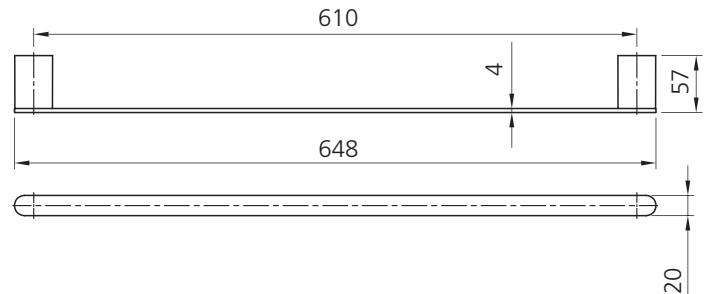

# Madrid

**MA824C07BN**

Brushed Nickel Single Towel Rail 650mm

## Specifications /

<b>Materials</b>	Zinc alloy / stainless steel
<b>Finish</b>	Brushed nickel (PVD)
<b>Mounting method</b>	Wall mounting, four point fixing
<b>Parts list</b>	Towel rail, fixing set
<b>Warranty</b>	7 years parts; 1 year parts and labour (refer to <a href="http://oliveri.com.au">oliveri.com.au</a> )
<b>Maintenance and care instructions</b>	All surfaces should be cleaned with mild liquid detergent or soap and water. Do not use cream cleaners or citrus based cleaning products, as they are abrasive. Use of unsuitable cleaning agents may damage the surface. Any damage caused in this way will not be covered by warranty.