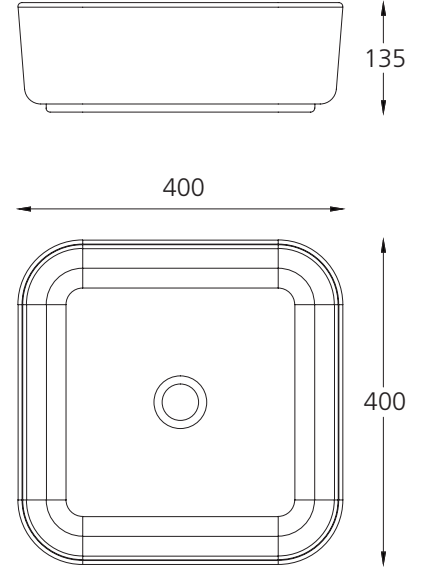

Naples

NA3721

Counter Top Square Basin

All dimensions in mm

Specifications /

Tap holes	Not available
Waste outlet	Pop up waste sold separately (chrome, matte black or brushed nickel)
Overflow	Not available
Colour	White
Basin/bowl size	400W x 400H x 135D mm
Bowl capacity	12.9 L
Material	Vitreous china
Installation	Counter top
Weight	8.0kg
Warranty	10 years replacement products, 1 year parts and labour (refer to oliveri.com.au)
Maintenance and care instructions	All surfaces should be cleaned with mild liquid detergent or soap and water. Do not use cream cleaners or citrus based cleaning products, as they are abrasive. Use of unsuitable cleaning agents may damage the surface. Any damage caused in this way will not be covered by warranty.