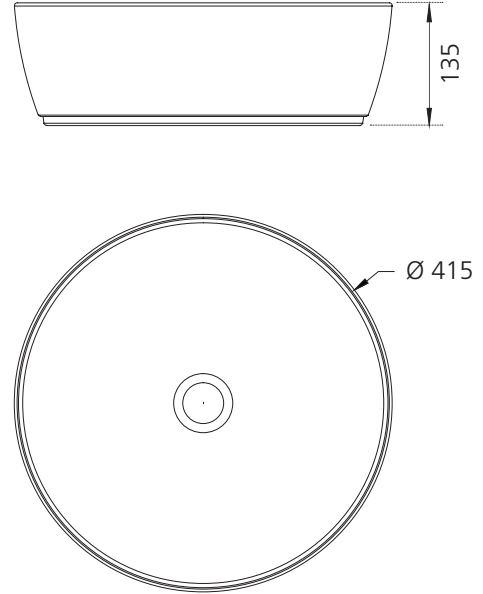

# Naples

NA3771

Counter Top Circular Basin

All dimensions in mm

## Specifications /

<b>Tap holes</b>	Not available
<b>Waste outlet</b>	Pop up waste sold separately (chrome, matte black or brushed nickel)
<b>Overflow</b>	Not available
<b>Colour</b>	White
<b>Basin/bowl size</b>	415W x 415H x 135D mm
<b>Bowl capacity</b>	9.3L
<b>Material</b>	Vitreous china
<b>Installation</b>	Counter top
<b>Weight</b>	8.0kg
<b>Warranty</b>	10 years replacement products, 1 year parts and labour (refer to <a href="http://oliveri.com.au">oliveri.com.au</a> )
<b>Maintenance and care instructions</b>	All surfaces should be cleaned with mild liquid detergent or soap and water. Do not use cream cleaners or citrus based cleaning products, as they are abrasive. Use of unsuitable cleaning agents may damage the surface. Any damage caused in this way will not be covered by warranty.