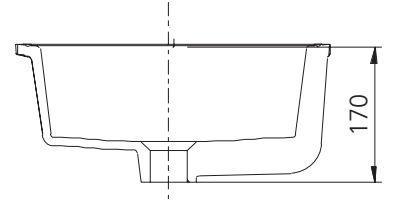

Oslo

OS542AB

Undermount Rectangular Basin

All dimensions in mm

Specifications /

Tap holes	Not available
Waste outlet	Pop up waste sold separately (chrome, matte black or brushed nickel)
Overflow	Included
Colour	White
Basin size	600W x 400H x 170D mm
Bowl size	540W x 340H x 120D mm
Bowl capacity	14.5L
Material	Vitreous china
Installation	Undermount
Weight	17.0kg
Warranty	10 years replacement products, 1 year parts and labour (refer to oliveri.com.au)
Maintenance and care instructions	All surfaces should be cleaned with mild liquid detergent or soap and water. Do not use cream cleaners or citrus based cleaning products, as they are abrasive. Use of unsuitable cleaning agents may damage the surface. Any damage caused in this way will not be covered by warranty.