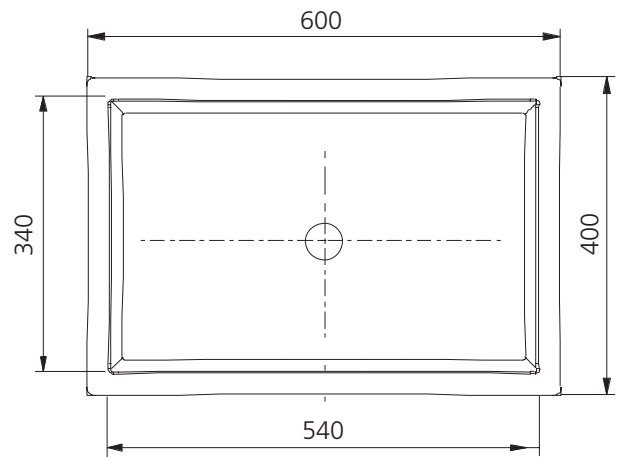

Oslo

OS542AB

Undermount Rectangular Basin

All dimensions in mm

Specifications /

Tap holes	Not available
Waste outlet	Pop up waste sold separately (chrome, matte black or brushed nickel)
Overflow	Included
Colour	White
Basin size	600W x 400H x 170D mm
Bowl size	540W x 340H x 120D mm
Bowl capacity	14.5L
Material	Vitreous china
Installation	Undermount
Weight	17.0kg
Warranty	10 years replacement products, 1 year parts and labour (refer to oliveri.com.au)
Maintenance and care instructions	All surfaces should be cleaned with mild liquid detergent or soap and water. Do not use cream cleaners or citrus based cleaning products, as they are abrasive. Use of unsuitable cleaning agents may damage the surface. Any damage caused in this way will not be covered by warranty.