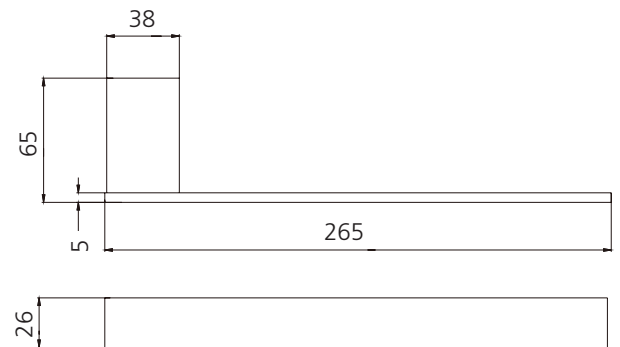

Athens

AT4680MB

Matte Black Towel Ring

Specifications /

Materials	Stainless steel
Finish	Matte black (powder coated)
Mounting method	Wall mounting, two point fixing
Parts list	Towel ring, fixing set
Warranty	7 years parts; 1 year parts and labour (refer to oliveri.com.au)
Maintenance and care instructions	All surfaces should be cleaned with mild liquid detergent or soap and water. Do not use cream cleaners or citrus based cleaning products, as they are abrasive. Use of unsuitable cleaning agents may damage the surface. Any damage caused in this way will not be covered by warranty.