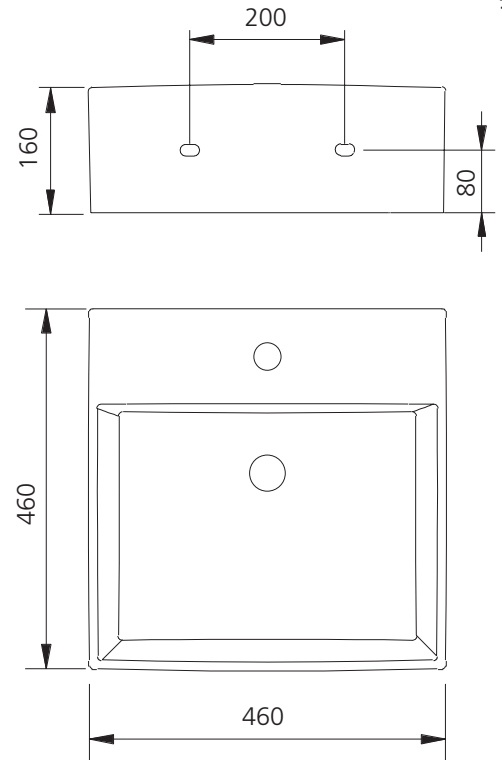

Munich

MU7063WH

Wall Hung Basin

All dimensions in mm

Specifications /

Tap holes	1 tap hole
Waste outlet	Pop up waste sold separately (chrome, matte black or brushed nickel)
Overflow	Included (with plastic chrome plated overflow ring)
Colours	White
Basin size	460W x 460H x 160D mm
Bowl size	460W x 340H x 160D mm
Bowl capacity	6.8L
Material	Vitreous china
Installation	Wall hung
Weight	17.0kg
Warranty	10 years replacement products, 1 year parts and labour (refer to oliveri.com.au)
Maintenance and care instructions	All surfaces should be cleaned with mild liquid detergent or soap and water. Do not use cream cleaners or citrus based cleaning products, as they are abrasive. Use of unsuitable cleaning agents may damage the surface. Any damage caused in this way will not be covered by warranty.