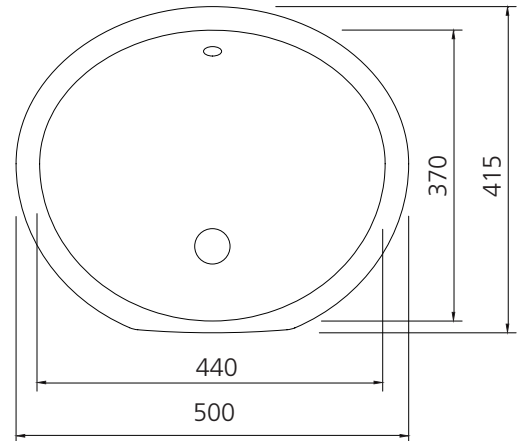

# Oslo

OS536

Undermount Oval Basin

All dimensions in mm

## Specifications /

<b>Tap holes</b>	Not available
<b>Waste outlet</b>	Pop up waste sold separately (chrome, matte black or brushed nickel)
<b>Overflow</b>	Included (with plastic chrome plated overflow ring)
<b>Colour</b>	White
<b>Basin size</b>	500W x 415H x 195D mm
<b>Bowl size</b>	440W x 370H x 150D mm
<b>Bowl capacity</b>	8.5L
<b>Material</b>	Vitreous china
<b>Installation</b>	Undermount
<b>Weight</b>	8.0kg
<b>Warranty</b>	10 years replacement products, 1 year parts and labour (refer to oliveri.com.au)
<b>Maintenance and care instructions</b>	All surfaces should be cleaned with mild liquid detergent or soap and water. Do not use cream cleaners or citrus based cleaning products, as they are abrasive. Use of unsuitable cleaning agents may damage the surface. Any damage caused in this way will not be covered by warranty.