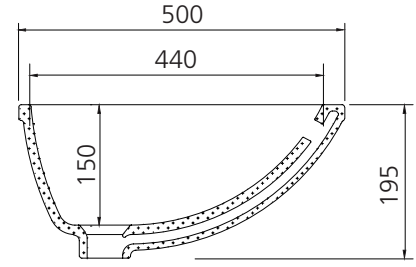

# Oslo

OS536

Undermount Oval Basin

All dimensions in mm

## Specifications /

<b>Tap holes</b>	Not available
<b>Waste outlet</b>	Pop up waste sold separately (chrome, matte black or brushed nickel)
<b>Overflow</b>	Included (with plastic chrome plated overflow ring)
<b>Colour</b>	White
<b>Basin size</b>	500W x 415H x 195D mm
<b>Bowl size</b>	440W x 370H x 150D mm
<b>Bowl capacity</b>	8.5L
<b>Material</b>	Vitreous china
<b>Installation</b>	Undermount
<b>Weight</b>	8.0kg
<b>Warranty</b>	10 years replacement products, 1 year parts and labour (refer to oliveri.com.au)
<b>Maintenance and care instructions</b>	All surfaces should be cleaned with mild liquid detergent or soap and water. Do not use cream cleaners or citrus based cleaning products, as they are abrasive. Use of unsuitable cleaning agents may damage the surface. Any damage caused in this way will not be covered by warranty.