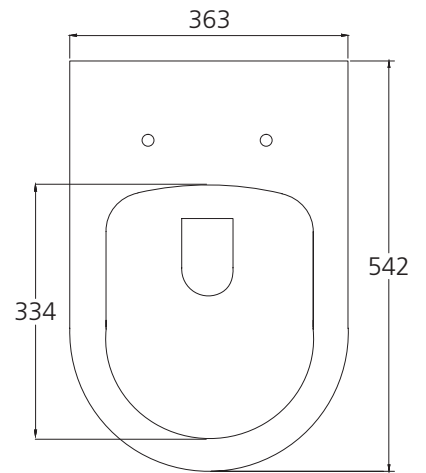

# Oslo

**OS127BTW** (Pan: OS127BTW / Seat: V11273ST / Flush Plate - Refer code below when ordering)

**OS127RDPPCR, OS127SQPPCR, OS127RDPPBK, OS127SQPPBK**

Wall Faced Toilet Suite

All dimensions in mm

OS127RDPPCR

OS127SQPPCR

OS127RDPPBK

OS127SQPPBK

\*Specify flush plate code when ordering.

## Specifications /

<b>WELs Rating</b>	4 star, 3.5L avg flush volume (4.5/3L)
<b>Pan</b>	Rimless/Easy-clean design
<b>Traps</b>	Universal (S or P-trap)
<b>Set outs</b>	S-trap set out 50mm - 110mm as standard. P-trap set out 185mm floor to centre of outlet. Optional S-trap set out 150mm - 180mm (SPB0201).
<b>Cistern</b>	Geberit Sigma8 Concealed Cistern (Dual flush valve 4.5L/3L)
<b>Fixing</b>	The toilet is fixed with a Geberit concealed water tank in wall
<b>Seat</b>	Soft close and quick release toilet seat is provided as standard. Compression moulded toilet seat, fitted with buffers and metal hinges.
<b>Colour</b>	White (with chrome or matt black flush plate)
<b>Installation</b>	The installation of the toilet suite shall be in accordance with the normal minimum drain line grade requirements in AS/NZS 3500.2.
<b>Materials</b>	Vitreous china
<b>Weight</b>	Pan is 32.9kg
<b>Parts list</b>	UF toilet seat, Geberit double flushing valve, standard pipe
<b>Warranty</b>	10 years vitreous china cistern and pan replacement of product; 2 years valves, fittings and seat; 1 year seals and labour (refer to oliveri.com.au)
<b>Maintenance and care instructions</b>	All surfaces should be cleaned with mild liquid detergent or soap and water. Do not use cream cleaners or citrus based cleaning products, as they are abrasive. Use of unsuitable cleaning agents may damage the surface. Any damage caused in this way will not be covered by warranty.