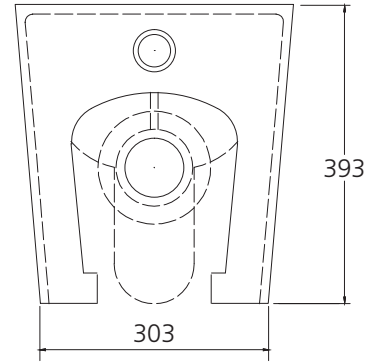

# Oslo

**OS127BTW** (Pan: OS127BTW / Seat: V11273ST / Flush Plate - Refer code below when ordering)

**OS127RDPPCR, OS127SQPPCR, OS127RDPPBK, OS127SQPPBK**

Wall Faced Toilet Suite

All dimensions in mm

OS127RDPPCR

OS127SQPPCR

OS127RDPPBK

OS127SQPPBK

\*Specify flush plate code when ordering.

## Specifications /

<b>WELs Rating</b>	4 star, 3.5L avg flush volume (4.5/3L)
<b>Pan</b>	Rimless/Easy-clean design
<b>Traps</b>	Universal (S or P-trap)
<b>Set outs</b>	S-trap set out 50mm - 110mm as standard. P-trap set out 185mm floor to centre of outlet. Optional S-trap set out 150mm - 180mm (SPB0201).
<b>Cistern</b>	Geberit Sigma8 Concealed Cistern (Dual flush valve 4.5L/3L)
<b>Fixing</b>	The toilet is fixed with a Geberit concealed water tank in wall
<b>Seat</b>	Soft close and quick release toilet seat is provided as standard. Compression moulded toilet seat, fitted with buffers and metal hinges.
<b>Colour</b>	White (with chrome or matt black flush plate)
<b>Installation</b>	The installation of the toilet suite shall be in accordance with the normal minimum drain line grade requirements in AS/NZS 3500.2.
<b>Materials</b>	Vitreous china
<b>Weight</b>	Pan is 32.9kg
<b>Parts list</b>	UF toilet seat, Geberit double flushing valve, standard pipe
<b>Warranty</b>	10 years vitreous china cistern and pan replacement of product; 2 years valves, fittings and seat; 1 year seals and labour (refer to oliveri.com.au)
<b>Maintenance and care instructions</b>	All surfaces should be cleaned with mild liquid detergent or soap and water. Do not use cream cleaners or citrus based cleaning products, as they are abrasive. Use of unsuitable cleaning agents may damage the surface. Any damage caused in this way will not be covered by warranty.