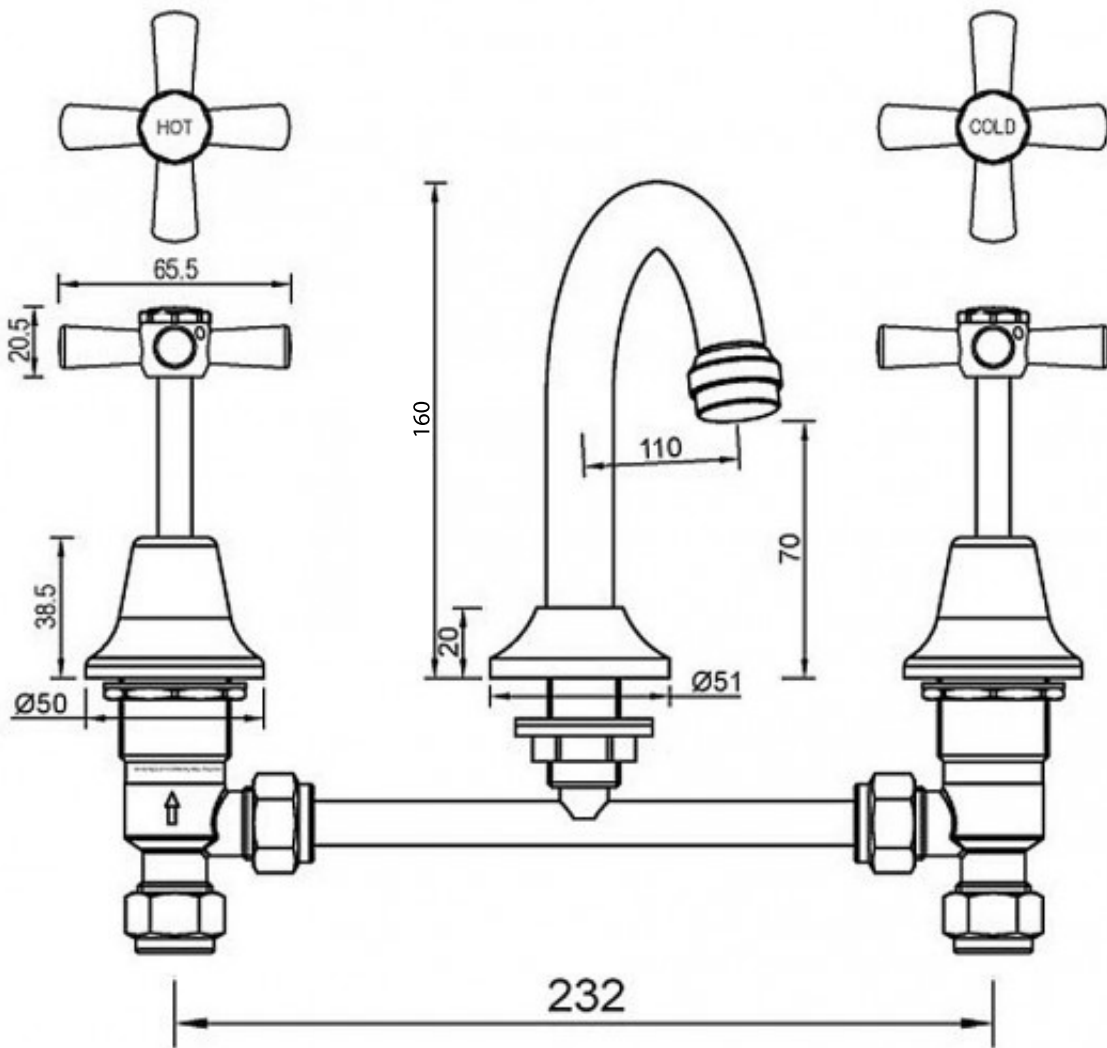

Easy Clean Basin Set

Product Code:133300

1800 RAYMOR
raymor.com.au

Raymor
more like you

Easy Clean Basin Set

PRODUCT SPECIFICATION

Product Code	133300
Finish	Chrome plated
Handle Style	Cross handle - Anti Vandal
Hot/Cold Indicator	Coloured Red & Blue words on white backing
Inclusions	Installation Instructions
Warranty	Visit www.raymor.com.au
WELS-Rating	WELS 4 STAR 7.5L/min
Spout Reach	110mm - centre of Spout to centre of Aerator
Shut Off	Jumper Valve
Mount Surface	Suitable for up to 25mm bench thickness
Spout Design	Gooseneck Fixed

Printed:27/09/2020

© Raymor 2017. All rights reserved.

Version 1 1/09/2017

All measurements are in millimetres and are to be used as a guide only. Specifications and materials may change without notice. Whilst all care has been taken to ensure that all details are correct at the time of print we reserve the right to correct any errors, inaccuracies or omissions or to change or update any details or information at any time without notice.