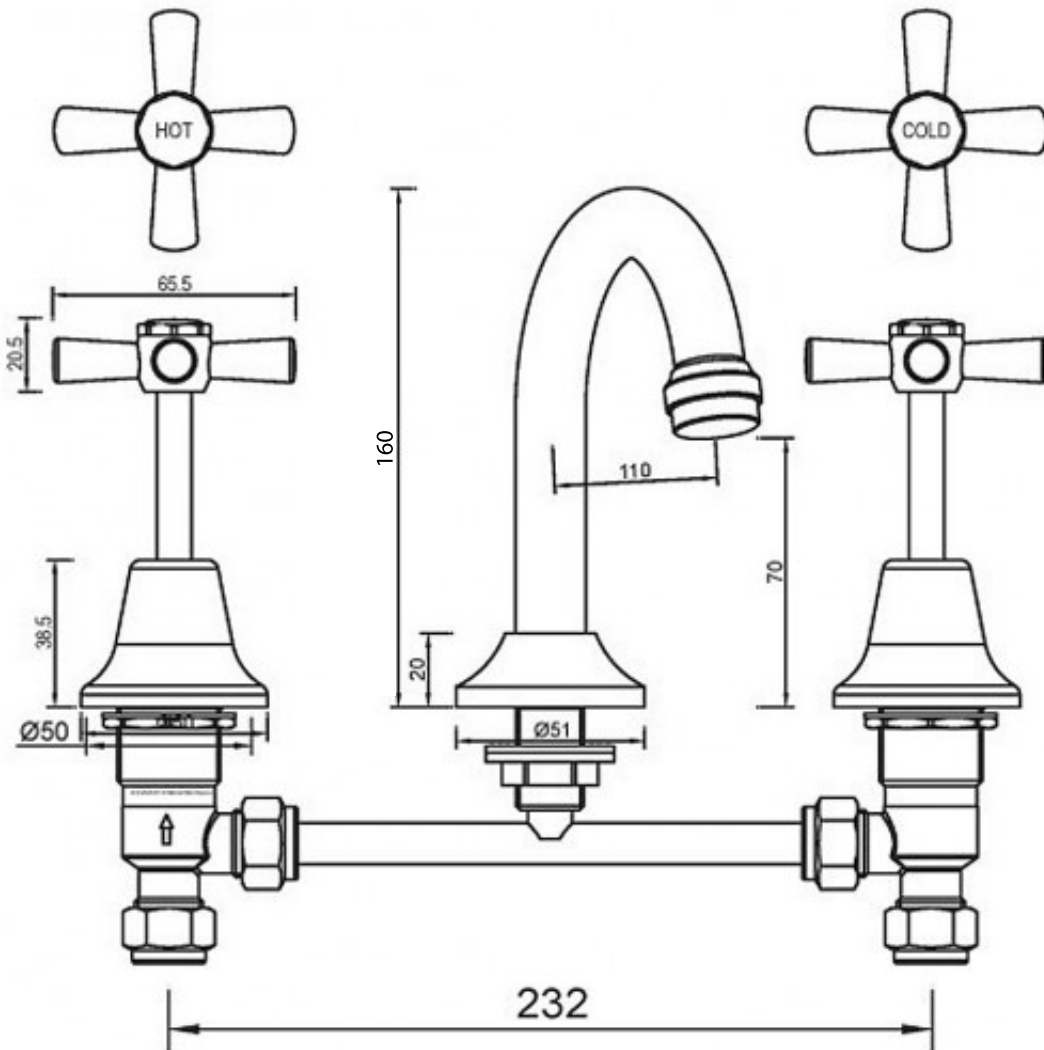

Armada Basin Set

Product Code:133288

1800 RAYMOR
raymor.com.au

Raymor
more like you

Armada Basin Set

PRODUCT SPECIFICATION

Product Code	133288
Finish	Chrome plated
Handle Style	Lever
Hot/Cold Indicator	Silver writing on white backing
Warranty	Visit www.raymor.com.au
WELS-Rating	WELS 4 STAR 7.5L/min
Spout Reach	110mm - centre of Spout to centre of Aerator
Shut Off	Jumper Valve
Mount Surface	Suitable for up to 25mm bench thickness
Spout Design	Gooseneck Fixed

Printed:27/09/2020

© Raymor 2017. All rights reserved.

Version 1 1/09/2017

All measurements are in millimetres and are to be used as a guide only. Specifications and materials may change without notice. Whilst all care has been taken to ensure that all details are correct at the time of print we reserve the right to correct any errors, inaccuracies or omissions or to change or update any details or information at any time without notice.