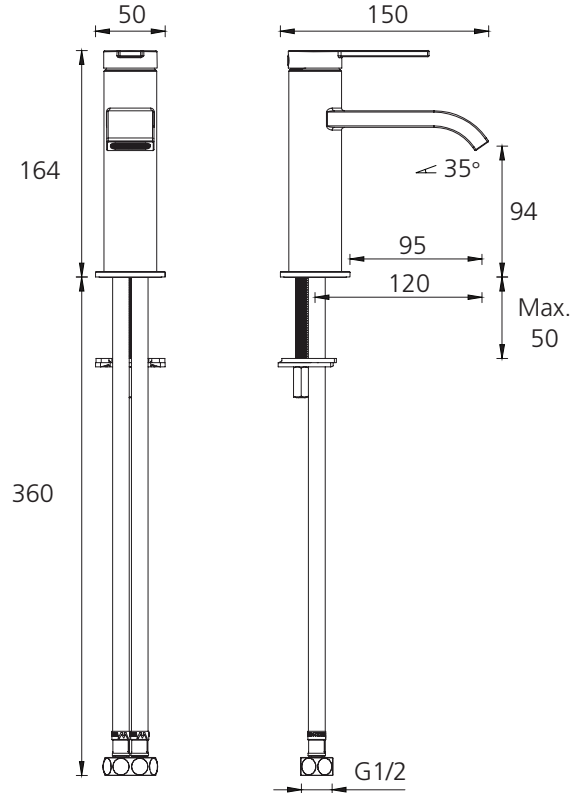

Barcelona

BA118500CR
 Chrome Basin Mixer

All dimensions in mm

Specifications /

WELS Rating	6 Stars, 4.5L per minute
Temperature rating (min and max)	1°C - 65°C
Pressure rating (min and max)	150 kPa - 500 kPa
Finish	Chrome (electroplating)
Other available finishes	Matte black (powder coated)
Materials	Brass body and zinc handle
Cartridge size	25mm
Cartridge type	Ceramic disc cartridge
Product weight	1.06kg
Mixer height	164mm
Water supply	Mains
Warranty	15 years cartridge; 10 years body; 5 years seals, tails, fittings, aerators; 1 year finish and labour (refer to oliveri.com.au)
Maintenance and care instructions	All surfaces should be cleaned with mild liquid detergent or soap and water. Do not use cream cleaners or citrus based cleaning products, as they are abrasive. Use of unsuitable cleaning agents may damage the surface. Any damage caused in this way will not be covered by warranty.