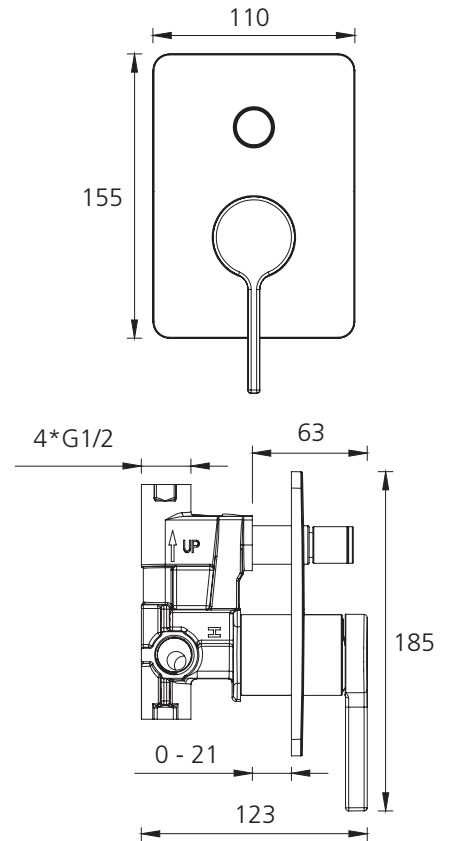

# Stockholm

**ST094516MB**

Matt Black Wall Mixer With Diverter

All dimensions in mm

## Specifications /

<b>WELs rating</b>	NA
<b>Temperature rating (min / max)</b>	1°C - 65°C
<b>Pressure rating (min / max)</b>	150 kPa - 500 kPa
<b>Finish</b>	Matte black (powder coated)
<b>Materials</b>	Brass body and zinc handle
<b>Cartridge size</b>	35mm
<b>Cartridge type</b>	Ceramic disc cartridge
<b>Product weight</b>	1.87kg
<b>Water supply</b>	Mains
<b>Warranty</b>	15 years cartridge; 10 years body; 5 years seals, tails, fittings, 1 year finish and labour (refer to <a href="http://oliveri.com.au">oliveri.com.au</a> )
<b>Maintenance and care instructions</b>	All surfaces should be cleaned with mild liquid detergent or soap and water. Do not use cream cleaners or citrus based cleaning products, as they are abrasive. Use of unsuitable cleaning agents may damage the surface. Any damage caused in this way will not be covered by warranty.