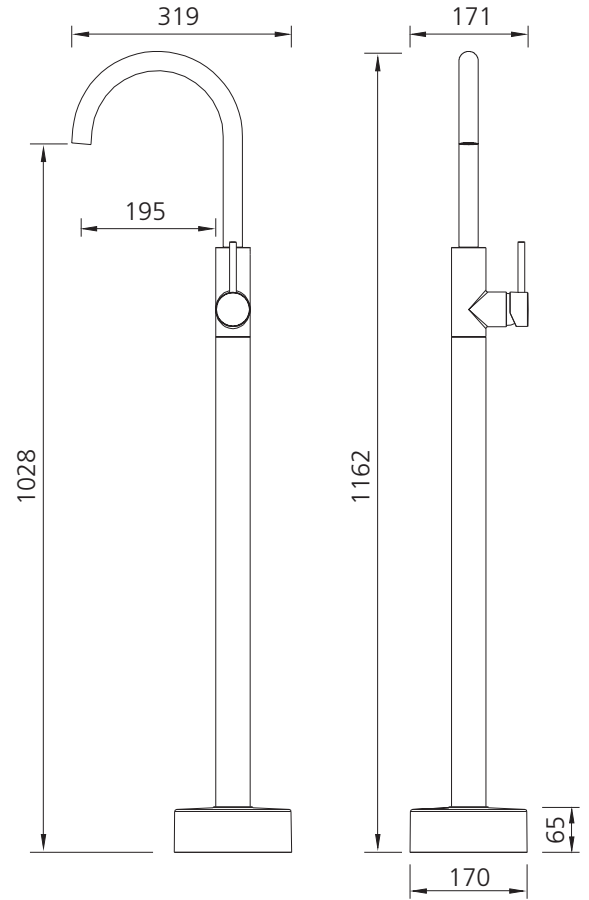

# Venice

**VE994510CR**

Chrome Floor Mounted Bath Filler

All dimensions in mm

## Specifications /

<b>WELS Rating</b>	N/a
<b>Temperature rating (min / max)</b>	1°C - 65°C
<b>Pressure rating (min / max)</b>	Min 150 kPa - Max 500 kPa
<b>Finish</b>	Chrome (electroplating)
<b>Other available finishes</b>	Matte black (powder coated)
<b>Materials</b>	Brass body and zinc handle
<b>Cartridge size</b>	40mm
<b>Cartridge type</b>	Ceramic disc cartridge
<b>Product weight</b>	4.6kg
<b>Mixer height</b>	1162mm
<b>Water supply</b>	Mains
<b>Warranty</b>	15 years cartridge; 10 years body; 5 years seals, tails, fittings, aerators; 1 year finish and labour (refer to oliveri.com.au)
<b>Maintenance and care instructions</b>	All surfaces should be cleaned with mild liquid detergent or soap and water. Do not use cream cleaners or citrus based cleaning products, as they are abrasive. Use of unsuitable cleaning agents may damage the surface. Any damage caused in this way will not be covered by warranty.