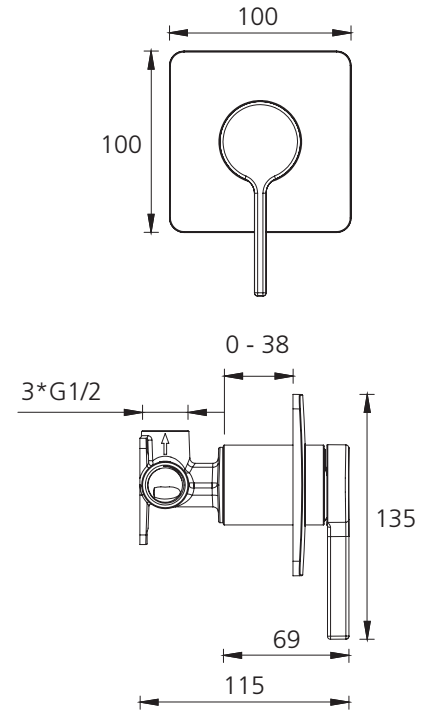

# Stockholm

**ST093500CR**  
 Chrome Wall Mixer

All dimensions in mm

## Specifications /

<b>WELs rating</b>	NA
<b>Temperature rating (min / max)</b>	1°C - 65°C
<b>Pressure rating (min / max)</b>	150 kPa - 500 kPa
<b>Finish</b>	Chrome (electroplating)
<b>Materials</b>	Brass body and zinc handle
<b>Cartridge size</b>	35mm
<b>Cartridge type</b>	Ceramic disc cartridge
<b>Product weight</b>	0.88kg
<b>Water supply</b>	Mains
<b>Warranty</b>	15 years cartridge; 10 years body; 5 years seals, tails, fittings, 1 year finish and labour (refer to <a href="http://oliveri.com.au">oliveri.com.au</a> )
<b>Maintenance and care instructions</b>	All surfaces should be cleaned with mild liquid detergent or soap and water. Do not use cream cleaners or citrus based cleaning products, as they are abrasive. Use of unsuitable cleaning agents may damage the surface. Any damage caused in this way will not be covered by warranty.