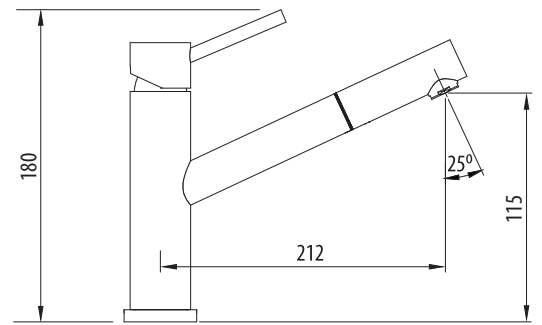

## SS2515

Stainless Steel Swivel Pull Out Mixer

### Specifications /

<b>WELs rating</b>	4 Stars, 7.5L per minute
<b>Temperature rating (min / max)</b>	1°C - 65°C
<b>Pressure rating (min / max)</b>	150 kPa - 500 kPa
<b>Finish</b>	Natural (stainless steel)
<b>Other available finishes</b>	Not available
<b>Materials</b>	304 Grade stainless steel body
<b>Cartridge size</b>	35 mm
<b>Cartridge type</b>	Ceramic disc cartridge
<b>Carton size</b>	500 x 310 x 75mm
<b>Product weight</b>	3 kg
<b>Mixer height</b>	233 mm
<b>Water supply</b>	Mains
<b>Warranty</b>	10 year warranty* (refer to <a href="http://oliveri.com.au">oliveri.com.au</a> for details)
<b>Maintenance and care instructions</b>	All surfaces should be cleaned with mild liquid detergent or soap and water. Do not use cream cleaners or citrus based cleaning products, as they are abrasive. Use of unsuitable cleaning agents may damage the surface. Any damage caused in this way will not be covered by warranty.