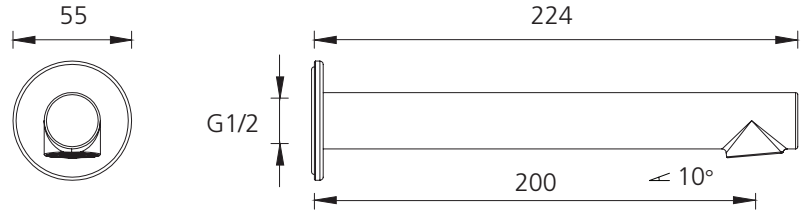

# Venice

**VE108200CR**

Chrome Straight Wall Spout

## Specifications /

<b>WELs rating</b>	5 Star, 6L per minute
<b>Temperature rating (min / max)</b>	1°C - 65°C
<b>Pressure rating (min / max)</b>	150 kPa - 500 kPa
<b>Finish</b>	Chrome (electroplating)
<b>Materials</b>	Brass spout
<b>Product weight</b>	0.32kg
<b>Installation</b>	200mm fixed wall spout
<b>Water supply</b>	Mains
<b>Warranty</b>	10 years body; 5 years seals, tails, fittings, aerators; 1 year finish and labour (refer to <a href="http://oliveri.com.au">oliveri.com.au</a> )
<b>Maintenance and care instructions</b>	All surfaces should be cleaned with mild liquid detergent or soap and water. Do not use cream cleaners or citrus based cleaning products, as they are abrasive. Use of unsuitable cleaning agents may damage the surface. Any damage caused in this way will not be covered by warranty.