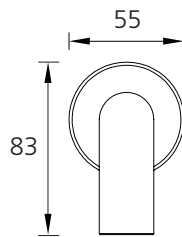

Venice

VE105206MB

Matt Black Curved Wall Spout

Specifications /

WELs rating	5 Star, 6L per minute
Temperature rating (min / max)	1°C - 65°C
Pressure rating (min / max)	150 kPa - 500 kPa
Finish	Matte black (powder coated)
Materials	Brass spout
Product weight	0.37kg
Installation	200mm fixed wall spout
Water supply	Mains
Warranty	10 years body; 5 years seals, tails, fittings, aerators; 1 year finish and labour (refer to oliveri.com.au)
Maintenance and care instructions	All surfaces should be cleaned with mild liquid detergent or soap and water. Do not use cream cleaners or citrus based cleaning products, as they are abrasive. Use of unsuitable cleaning agents may damage the surface. Any damage caused in this way will not be covered by warranty.