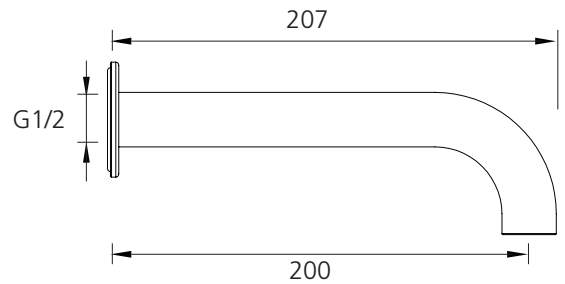

Venice

VE105206MB

Matt Black Curved Wall Spout

Specifications /

WELs rating	5 Star, 6L per minute
Temperature rating (min / max)	1°C - 65°C
Pressure rating (min / max)	150 kPa - 500 kPa
Finish	Matte black (powder coated)
Materials	Brass spout
Product weight	0.37kg
Installation	200mm fixed wall spout
Water supply	Mains
Warranty	10 years body; 5 years seals, tails, fittings, aerators; 1 year finish and labour (refer to oliveri.com.au)
Maintenance and care instructions	All surfaces should be cleaned with mild liquid detergent or soap and water. Do not use cream cleaners or citrus based cleaning products, as they are abrasive. Use of unsuitable cleaning agents may damage the surface. Any damage caused in this way will not be covered by warranty.