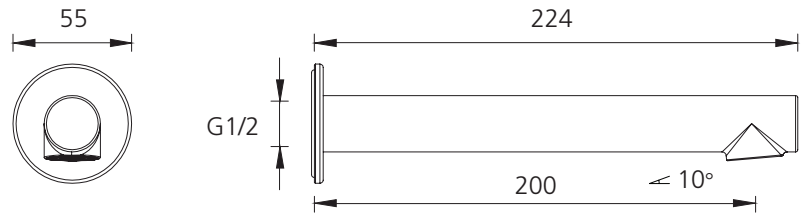

Venice

VE108206MB

Matte Black Straight Wall Spout

Specifications /

WELs rating	5 Star, 6L per minute
Temperature rating (min / max)	1°C - 65°C
Pressure rating (min / max)	150 kPa - 500 kPa
Finish	Matte black (powder coated)
Materials	Brass spout
Product weight	0.32kg
Installation	200mm fixed wall spout
Water supply	Mains
Warranty	10 years body; 5 years seals, tails, fittings, aerators; 1 year finish and labour (refer to oliveri.com.au)
Maintenance and care instructions	All surfaces should be cleaned with mild liquid detergent or soap and water. Do not use cream cleaners or citrus based cleaning products, as they are abrasive. Use of unsuitable cleaning agents may damage the surface. Any damage caused in this way will not be covered by warranty.