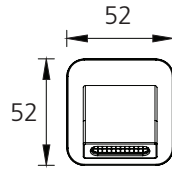

Barcelona

BA122200CR

Chrome Wall Spout

Specifications /

WELs rating	6 Stars, 4.5L per minute
Temperature rating (min / max)	1°C - 65°C
Pressure rating (min / max)	150 kPa - 500 kPa
Finish	Chrome (electroplating)
Materials	Brass spout
Product weight	0.56kg
Installation	200mm fixed wall spout
Water supply	Mains
Warranty	10 years body; 5 years seals, tails, fittings, aerators; 1 year finish and labour (refer to oliveri.com.au)
Maintenance and care instructions	All surfaces should be cleaned with mild liquid detergent or soap and water. Do not use cream cleaners or citrus based cleaning products, as they are abrasive. Use of unsuitable cleaning agents may damage the surface. Any damage caused in this way will not be covered by warranty.