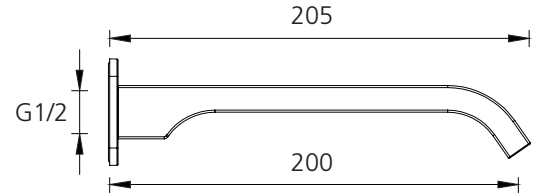

Barcelona

BA122200CR

Chrome Wall Spout

Specifications /

WELs rating	6 Stars, 4.5L per minute
Temperature rating (min / max)	1°C - 65°C
Pressure rating (min / max)	150 kPa - 500 kPa
Finish	Chrome (electroplating)
Materials	Brass spout
Product weight	0.56kg
Installation	200mm fixed wall spout
Water supply	Mains
Warranty	10 years body; 5 years seals, tails, fittings, aerators; 1 year finish and labour (refer to oliveri.com.au)
Maintenance and care instructions	All surfaces should be cleaned with mild liquid detergent or soap and water. Do not use cream cleaners or citrus based cleaning products, as they are abrasive. Use of unsuitable cleaning agents may damage the surface. Any damage caused in this way will not be covered by warranty.